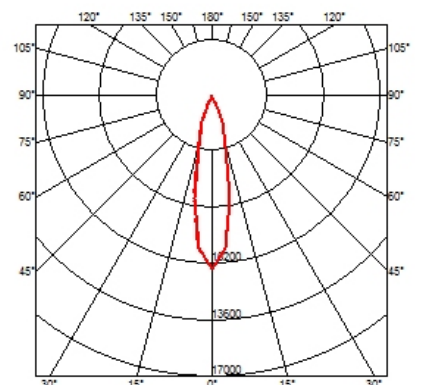

● 08.8453.40
Highly-efficient cylinder