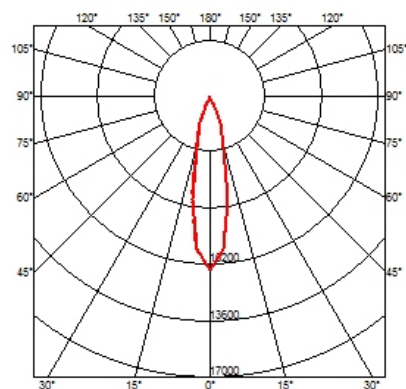

CERTIFICATIONS