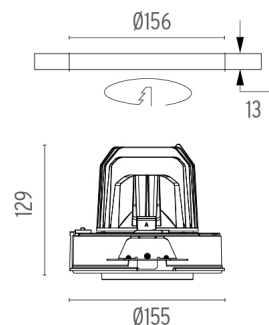

LIGHT SUPPLY ADJUSTABLE NO TRIM DIMMABLE

Number of heads	1
Mounting	Ceiling recessed
Lamps description	LED Array High Performances 30,1W 3402 lm 3000K CRI 80
Luminaire luminous flux	Extreme Cut-off. See reference number
Voltage (V)	220/240
Environment	Indoor
Notes	Pre-installation frame or Soft Architecture installation plate for No Trim installation. To be ordered separately.

OPTICAL

Aiming	Adjustable
Light distribution symmetry	Symmetric
Beam angle	23° Medium

ELECTRICAL

Transformer availability	Included
Transformer mounting	Remote
Transformer type	Electronic dimmable I-10V, Electronic dimmable dali
Emergency	Without
Insulation class	Class II

PHYSICAL

Cutout diameter (mm)	156
Recessed depth (mm)	239
Construction material	Aluminium
Weight (kg)	1,01

Light Supply Adjustable No Trim Dimmable

designed by FLOS Architectural

Embedded luminaire for LED light source. Remote 220/240V power supply included.

- 03.6816.40ADA - 2160lm White
- 03.6816.14ADA - 2160lm Black

CERTIFICATIONS