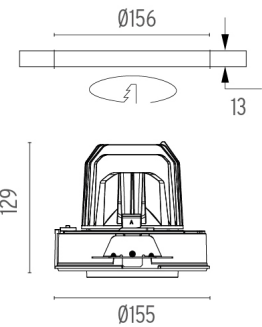

CERTIFICATIONS