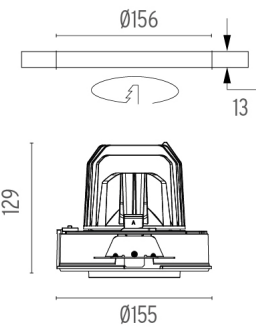

Light Supply Adjustable No Trim . Accessories

Optical

● 08.8049.14
Honeycomb. Small Cells

● 08.8377.14
Honeycomb. Big Cells

● 08.8242.14
Screening crosspiece

○ 08.8117.68
Flood lens

○ 08.8118.68
Elliptical lens

○ 08.8450.00
**Light Supply Adjustable
spare reflector. Spot**

○ 08.8451.00
**Light Supply Adjustable
spare reflector. Medium**

○ 08.8452.00
**Light Supply Adjustable
spare reflector. Flood**

● 08.8453.40
Highly-efficient cylinder

Embedded luminaire for LED light source. Remote 220/240V power supply included.

- 03.6816.40A - 2160lm White
- 03.6816.14A - 2160lm Black

CERTIFICATIONS