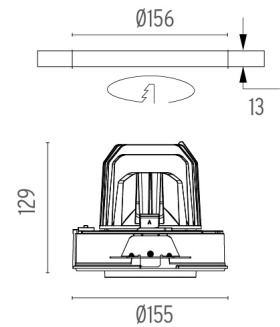

LIGHT SUPPLY ADJUSTABLE NO TRIM

Number of heads	1
Mounting	Ceiling recessed
Lamps description	LED Array High Performances 30,1W 3402 lm 3000K CRI 80
Luminaire luminous flux	Extreme Cut-off. See reference number
Voltage (V)	220/240
Environment	Indoor
Notes	Pre-installation frame or Soft Architecture installation plate for No Trim installation. To be ordered separately.

OPTICAL

Aiming	Adjustable
Light distribution symmetry	Symmetric
Beam angle	23° Medium

ELECTRICAL

Transformer availability	Included
Transformer mounting	Remote
Transformer type	Electronic
Emergency	Without
Insulation class	Class II

PHYSICAL

Cutout diameter (mm)	156
Recessed depth (mm)	239
Construction material	Aluminium
Weight (kg)	1,01

Embedded luminaire for LED light source. Remote 220/240V power supply included.

- 03.6816.40A - 2160lm White
- 03.6816.14A - 2160lm Black

CERTIFICATIONS