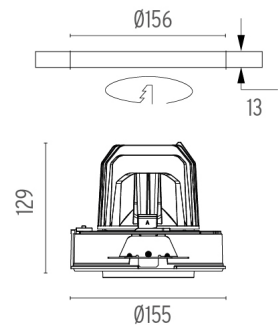

Light Supply Adjustable No Trim . Accessories

Mounting

○ 08.8119.00

Pre-installation frame

Pre-installation frame.

○ SA.6600.1

Soft Architecture installation plate

Soft Architecture installation plate for integration in plasterboard.

Light Supply Adjustable No Trim designed by FLOS Architectural

Embedded luminaire for LED light source. Remote 220/240V power supply included.

- 03.6816.40A - 2160lm   White
- 03.6816.14A - 2160lm   Black

Light Supply Adjustable No Trim . Lamps

LED Array

Lamp category:

LED

Socket:

Special base

Lamp type:

LED Array

CERTIFICATIONS