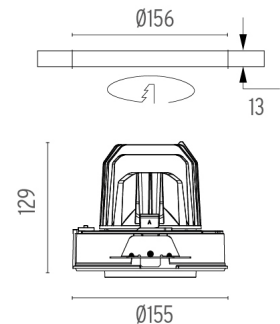

PHYSICAL

Cutout diameter (mm)	156
Recessed depth (mm)	239
Construction material	Aluminium
Weight (kg)	1,01

Light Supply Adjustable No Trim
designed by FLOS Architectural

Embedded luminaire for LED light source. Remote 220/240V power supply included.

- 03.6815.40A - 2314lm White
- 03.6815.14A - 2314lm Black

CERTIFICATIONS

Light Supply Adjustable No Trim . Accessories

Optical

● 08.8049.14
Honeycomb. Small Cells

● 08.8377.14
Honeycomb. Big Cells

● 08.8242.14
Screening crosspiece