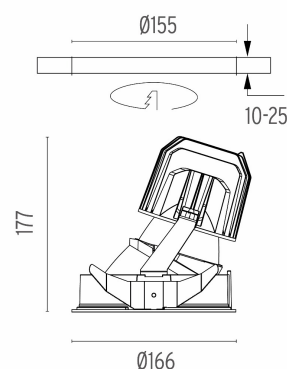

CERTIFICATIONS