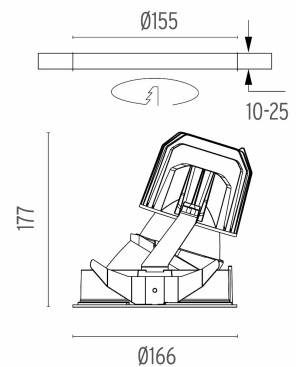

PHYSICAL

Cutout diameter (mm)	155
Recessed depth (mm)	290
Construction material	Aluminium
Weight (kg)	1,01

Light Supply Wall-Washer Trim
designed by FLOS Architectural

Embedded luminaire for LED light source. Remote 220/240V power supply included.

- 03.6814.3BA - 36° - 1771lm White / White
- ◐ 03.6814.3CA - 34° - 1909lm White / Aluminium
- ◑ 03.6814.1BA - 36° - 1771lm Black / White
- ◒ 03.6814.1CA - 34° - 1909lm Black / Aluminium

CERTIFICATIONS

Light Supply Wall-Washer Trim . Lamps