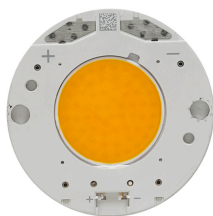

LIGHT SUPPLY WALL-WASHER TRIM

Number of heads	1
Mounting	Ceiling recessed
Lamps description	LED Array High Performances 33,2W 3246 lm 4000K CRI 90
Luminaire luminous flux	Extreme Cut-off. See reference number
Voltage (V)	220/240
Environment	Indoor

PHYSICAL

Cutout diameter (mm)	155
Recessed depth (mm)	290
Construction material	Aluminium
Weight (kg)	1,01

Light Supply Wall-Washer Trim
designed by FLOS Architectural

Embedded luminaire for LED light source. Remote 220/240V power supply included.

- 03.6813.3BA - 36° - 1845lm White / White
- ◐ 03.6813.3CA - 34° - 1989lm White / Aluminium
- ◑ 03.6813.1BA - 36° - 1845lm Black / White
- ◒ 03.6813.1CA - 34° - 1989lm Black / Aluminium

CERTIFICATIONS

Light Supply Wall-Washer Trim . Lamps

LED Array

Lamp category:

LED

Socket:

Special base

Lamp type:

LED Array

Light Supply Wall-Washer Trim
designed by FLOS Architectural