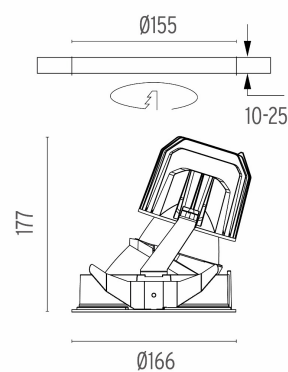

CERTIFICATIONS