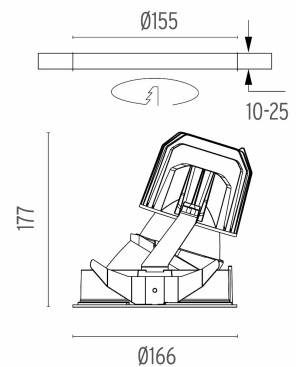

PHYSICAL

Cutout diameter (mm)	155
Recessed depth (mm)	290
Construction material	Aluminium
Weight (kg)	1,01

Light Supply Wall-Washer Trim
designed by FLOS Architectural

Embedded luminaire for LED light source. Remote 220/240V power supply included.

- 03.6813.3BA - 36° - 1845lm White / White
- ◐ 03.6813.3CA - 34° - 1989lm White / Aluminium
- ◑ 03.6813.1BA - 36° - 1845lm Black / White
- ◒ 03.6813.1CA - 34° - 1989lm Black / Aluminium

CERTIFICATIONS

Light Supply Wall-Washer Trim . Lamps