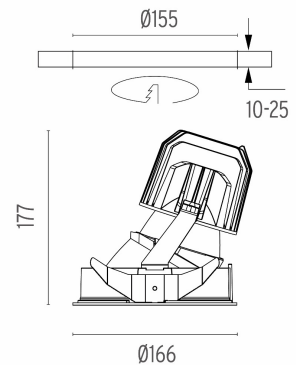

LIGHT SUPPLY WALL-WASHER TRIM DIMMABLE

Number of heads	1
Mounting	Ceiling recessed
Lamps description	LED Array High Performances 33,2W 3770 lm 3000K CRI 80
Luminaire luminous flux	Extreme Cut-off. See reference number
Voltage (V)	220/240
Environment	Indoor

OPTICAL

Aiming	Fixed
Light distribution symmetry	Asymmetric

ELECTRICAL

Transformer availability	Included
Transformer mounting	Remote
Transformer type	Electronic dimmable I-10V, Electronic dimmable dali
Emergency	Without
Insulation class	Class II

PHYSICAL

Cutout diameter (mm)	155
Recessed depth (mm)	290
Construction material	Aluminium
Weight (kg)	1,01

designed by FLOS Architectural

Embedded luminaire for LED light source. Remote 220/240V power supply included.

- 03.6812.3BADA - 36° - 2142lm White / White
- ◐ 03.6812.3CADA - 34° - 2310lm White / Aluminium
- ◑ 03.6812.1BADA - 36° - 2142lm Black / White
- ◒ 03.6812.1CADA - 34° - 2310lm Black / Aluminium

CERTIFICATIONS