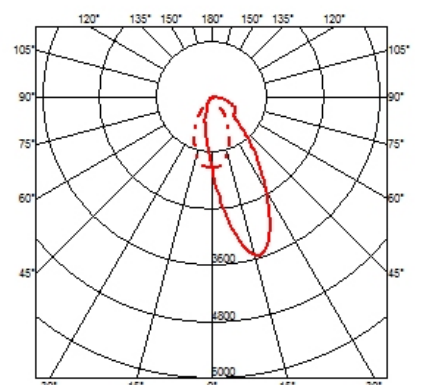

CERTIFICATIONS