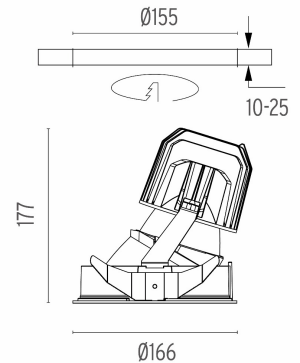

### PHYSICAL

<b>Cutout diameter (mm)</b>	155
<b>Recessed depth (mm)</b>	290
<b>Construction material</b>	Aluminium
<b>Weight (kg)</b>	1,01

**Light Supply Wall-Washer Trim Dimmable**

designed by FLOS Architectural

## Light Supply Wall-Washer Trim Dimmable . Lamps

**LED Array**

**Lamp category:**

LED

**Socket:**

Special base

**Lamp type:**

LED Array

### Light Supply Wall-Washer Trim Dimmable

designed by FLOS Architectural

Embedded luminaire for LED light source. Remote 220/240V power supply included.

-  03.6812.3BADA - 36° - 2142lm White / White
-  03.6812.3CADA - 34° - 2310lm White / Aluminium
-  03.6812.1BADA - 36° - 2142lm Black / White
-  03.6812.1CADA - 34° - 2310lm Black / Aluminium