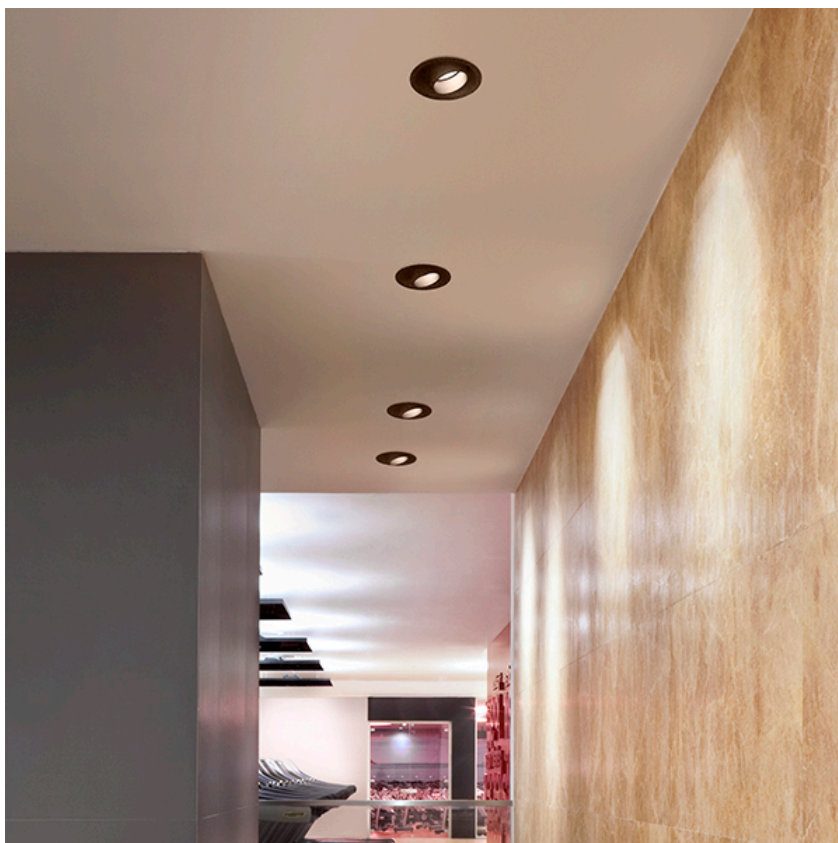

CERTIFICATIONS