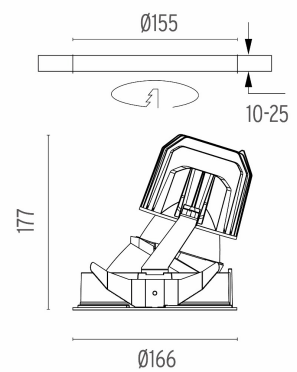

CERTIFICATIONS