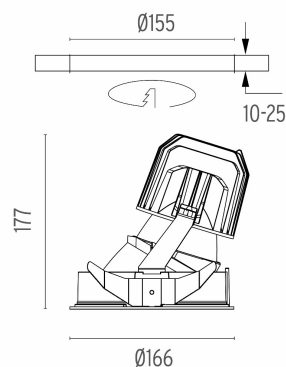

PHYSICAL

Cutout diameter (mm)	155
Recessed depth (mm)	290
Construction material	Aluminium
Weight (kg)	1,01

Light Supply Wall-Washer Trim
designed by FLOS Architectural

Embedded luminaire for LED light source. Remote 220/240V power supply included.

- 03.6812.3BA - 36° - 2142lm White / White
- ◐ 03.6812.3CA - 34° - 2310lm White / Aluminium
- ◑ 03.6812.1BA - 36° - 2142lm Black / White
- ◒ 03.6812.1CA - 34° - 2310lm Black / Aluminium

CERTIFICATIONS

Light Supply Wall-Washer Trim . Lamps