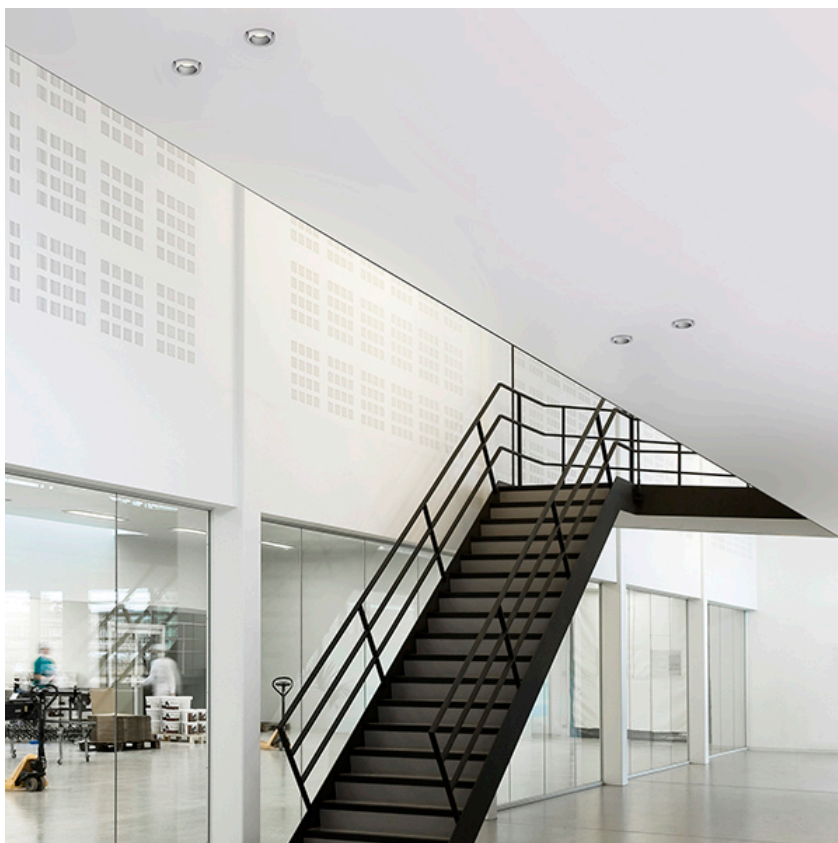

LIGHT SUPPLY FIXED TRIM DIMMABLE

Number of heads	1
Mounting	Ceiling recessed
Lamps description	LED Array High Performances 29W 2811 lm 3000K CRI 90
Luminaire luminous flux	Extreme Cut-off. See reference number
Voltage (V)	220/240
Environment	Indoor

OPTICAL

Aiming	Fixed
Light distribution symmetry	Symmetric

ELECTRICAL

Transformer availability	Included
Transformer mounting	Remote
Transformer type	Electronic dimmable I-10V, Electronic dimmable dali
Emergency	Without
Insulation class	Class II

PHYSICAL

Cutout diameter (mm)	156
Recessed depth (mm)	277
Construction material	Aluminium
Weight (kg)	0,98

Embedded luminaire for LED light source. Remote 220/240V power supply included.

- 03.6811.3BADA - 62° - 1487lm White / White
- ◐ 03.6811.3CADA - 47° - 1756lm White / Aluminium
- ◑ 03.6811.1BADA - 62° - 1487lm Black / White
- ◒ 03.6811.1CADA - 47° - 1756lm Black / Aluminium

CERTIFICATIONS