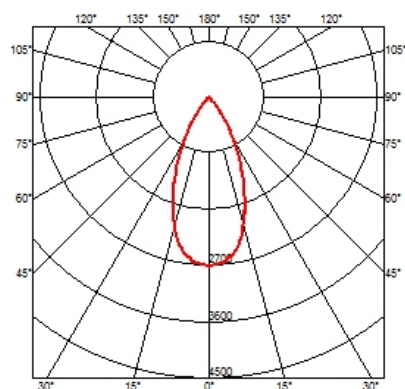

CERTIFICATIONS