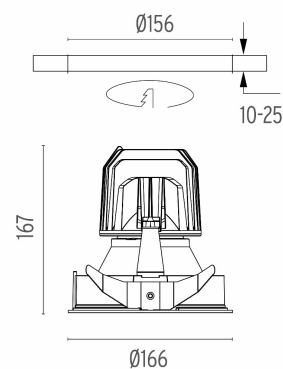

Light Supply Fixed Trim Dimmable . Lamps

LED Array

Lamp category:

LED

Socket:

Special base

Lamp type:

LED Array

Light Supply Fixed Trim Dimmable
designed by FLOS Architectural

Embedded luminaire for LED light source. Remote 220/240V power supply included.

- 03.6811.3BADA - 62° - 1487lm White / White
- 03.6811.3CADA - 47° - 1756lm White / Aluminium
- 03.6811.1BADA - 62° - 1487lm Black / White
- 03.6811.1CADA - 47° - 1756lm Black / Aluminium

CERTIFICATIONS