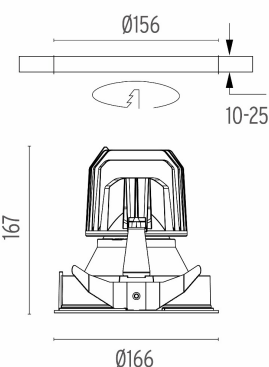

LIGHT SUPPLY FIXED TRIM DIMMABLE

Number of heads	1
Mounting	Ceiling recessed
Lamps description	LED Array High Performances 29W 2811 lm 3000K CRI 90
Luminaire luminous flux	Extreme Cut-off. See reference number
Voltage (V)	220/240
Environment	Indoor

OPTICAL

Aiming	Fixed
Light distribution symmetry	Symmetric

ELECTRICAL

Transformer availability	Included
Transformer mounting	Remote
Transformer type	Electronic dimmable I-10V, Electronic dimmable dali
Emergency	Without
Insulation class	Class II

PHYSICAL

Cutout diameter (mm)	156
Recessed depth (mm)	277
Construction material	Aluminium
Weight (kg)	0,98

Embedded luminaire for LED light source. Remote 220/240V power supply included.

- 03.6811.3BADA - 62° - 1487lm White / White
- ◐ 03.6811.3CADA - 47° - 1756lm White / Aluminium
- ◑ 03.6811.1BADA - 62° - 1487lm Black / White
- ◒ 03.6811.1CADA - 47° - 1756lm Black / Aluminium

CERTIFICATIONS