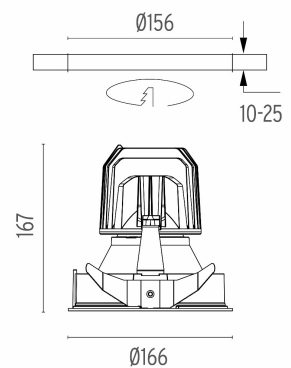

LIGHT SUPPLY FIXED TRIM

Number of heads	1
Mounting	Ceiling recessed
Lamps description	LED Array High Performances 29W 281 l lm 3000K CRI 90
Luminaire luminous flux	Extreme Cut-off. See reference number
Voltage (V)	220/240
Environment	Indoor

OPTICAL

Aiming	Fixed
Light distribution symmetry	Symmetric

ELECTRICAL

Transformer availability	Included
Transformer mounting	Remote
Transformer type	Electronic
Emergency	Without
Insulation class	Class II

PHYSICAL

Cutout diameter (mm)	156
Recessed depth (mm)	277
Construction material	Aluminium
Weight (kg)	0,98

Embedded luminaire for LED light source. Remote 220/240V power supply included.

- 03.6811.3BA - 62° - 1487lm White / White
- ◐ 03.6811.3CA - 47° - 1756lm White / Aluminium
- ◑ 03.6811.1BA - 62° - 1487lm Black / White
- ◒ 03.6811.1CA - 47° - 1756lm Black / Aluminium

CERTIFICATIONS