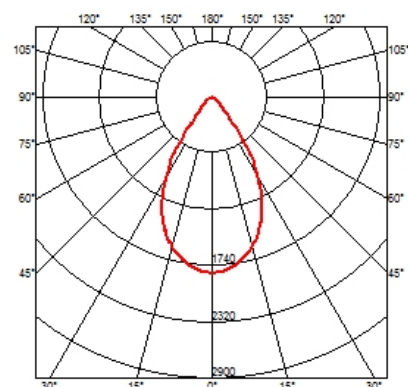

CERTIFICATIONS