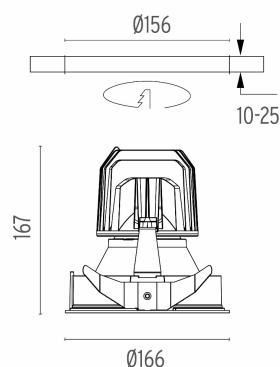

LIGHT SUPPLY FIXED TRIM DIMMABLE

Number of heads	1
Mounting	Ceiling recessed
Lamps description	LED Array High Performances 29W 3402 lm 3000K CRI 80
Luminaire luminous flux	Extreme Cut-off. See reference number
Voltage (V)	220/240
Environment	Indoor

OPTICAL

Aiming	Fixed
Light distribution symmetry	Symmetric

ELECTRICAL

Transformer availability	Included
Transformer mounting	Remote
Transformer type	Electronic dimmable I-10V, Electronic dimmable dali
Emergency	Without
Insulation class	Class II

PHYSICAL

Cutout diameter (mm)	156
Recessed depth (mm)	277
Construction material	Aluminium
Weight (kg)	0,98

Embedded luminaire for LED light source. Remote 220/240V power supply included.

- 03.6809.3BADA - 62° - 1799lm White / White
- ◐ 03.6809.3CADA - 47° - 2123lm White / Aluminium
- ◑ 03.6809.1BADA - 62° - 1799lm Black / White
- ◒ 03.6809.1CADA - 47° - 2123lm Black / Aluminium

CERTIFICATIONS