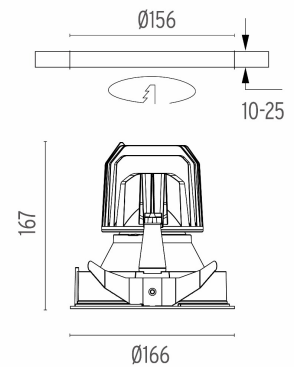

CERTIFICATIONS