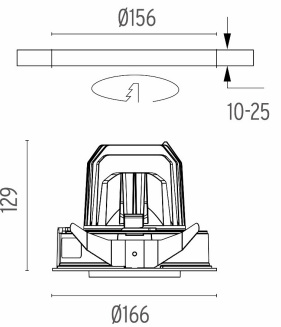

Light Supply Adjustable Trim Dimmable . Accessories

Optical

● 08.8049.14
Honeycomb. Small Cells

● 08.8377.14
Honeycomb. Big Cells

● 08.8242.14
Screening crosspiece

○ 08.8117.68
Flood lens

○ 08.8118.68
Elliptical lens

○ 08.8450.00
Light Supply Adjustable spare reflector. Spot

○ 08.8451.00
Light Supply Adjustable spare reflector. Medium

○ 08.8452.00
Light Supply Adjustable spare reflector. Flood

Embedded luminaire for LED light source. Remote 220/240V power supply included.

- 03.6808.40ADA - 1859lm White
- 03.6808.14ADA - 1859lm Black

CERTIFICATIONS