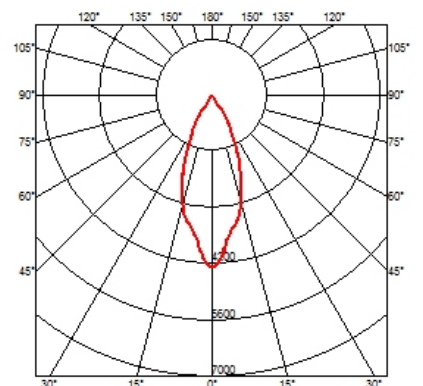

● 08.8453.40
Highly-efficient cylinder

CERTIFICATIONS