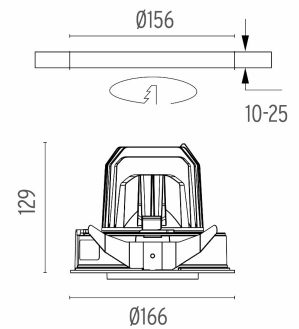

Light Supply Adjustable Trim Dimmable . Lamps

LED Array

Lamp category:

LED

Socket:

Special base

Lamp type:

LED Array

Light Supply Adjustable Trim Dimmable
designed by FLOS Architectural

Embedded luminaire for LED light source. Remote 220/240V power supply included.

- 03.6808.40ADA - 1859lm White
- 03.6808.14ADA - 1859lm Black

CERTIFICATIONS