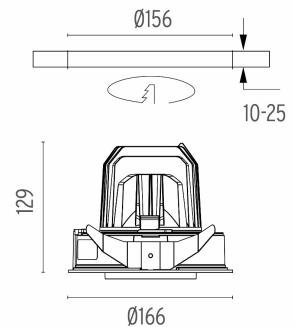

LIGHT SUPPLY ADJUSTABLE TRIM DIMMABLE

Number of heads	1
Mounting	Ceiling recessed
Lamps description	LED Array High Performances 30,1W 2811 lm 3000K CRI 90
Luminaire luminous flux	Extreme Cut-off. See reference number
Voltage (V)	220/240
Environment	Indoor

OPTICAL

Aiming	Adjustable
Light distribution symmetry	Symmetric
Beam angle	13° Spot

ELECTRICAL

Transformer availability	Included
Transformer mounting	Remote
Transformer type	Electronic dimmable I-10V, Electronic dimmable dali
Emergency	Without
Insulation class	Class II

PHYSICAL

Cutout diameter (mm)	156
Recessed depth (mm)	239
Construction material	Aluminium
Weight (kg)	1,01

Embedded luminaire for LED light source. Remote 220/240V power supply included.

- 03.6806.40ADA - 1912lm White
- 03.6806.14ADA - 1912lm Black

CERTIFICATIONS