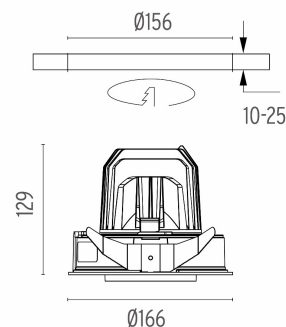

Light Supply Adjustable Trim Dimmable . Lamps

LED Array

Lamp category:

LED

Socket:

Special base

Lamp type:

LED Array

Embedded luminaire for LED light source. Remote 220/240V power supply included.

- 03.6806.40ADA - 1912lm White
- 03.6806.14ADA - 1912lm Black

CERTIFICATIONS