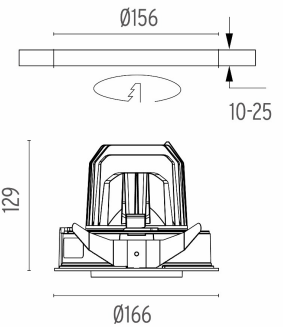

Light Supply Adjustable Trim Dimmable . Accessories

Optical

● 08.8049.14
Honeycomb. Small Cells

● 08.8377.14
Honeycomb. Big Cells

● 08.8242.14
Screening crosspiece

○ 08.8117.68
Flood lens

○ 08.8118.68
Elliptical lens

○ 08.8450.00
**Light Supply Adjustable
spare reflector. Spot**

○ 08.8451.00
**Light Supply Adjustable
spare reflector. Medium**

○ 08.8452.00
**Light Supply Adjustable
spare reflector. Flood**

● 08.8453.40
Highly-efficient cylinder

Embedded luminaire for LED light source. Remote 220/240V power supply included.

- 03.6806.40ADA - 1912lm White
- 03.6806.14ADA - 1912lm Black

CERTIFICATIONS