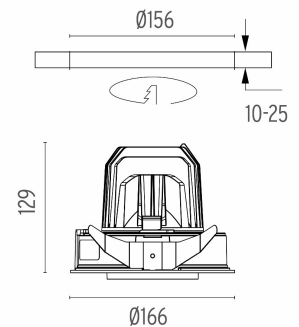

Light Supply Adjustable Trim Dimmable . Lamps

LED Array

Lamp category:

LED

Socket:

Special base

Lamp type:

LED Array

Light Supply Adjustable Trim Dimmable
designed by FLOS Architectural

Embedded luminaire for LED light source. Remote 220/240V power supply included.

- 03.6804.40ADA - 1860lm White
- 03.6804.14ADA - 1860lm Black

CERTIFICATIONS