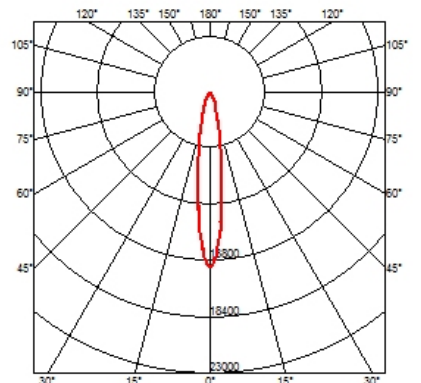

● 08.8453.40
Highly-efficient cylinder

CERTIFICATIONS