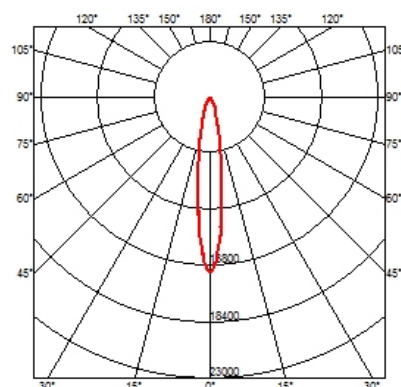

CERTIFICATIONS