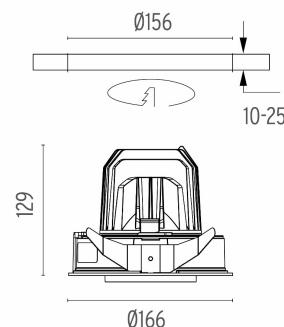

LIGHT SUPPLY ADJUSTABLE TRIM DIMMABLE

Number of heads	1
Mounting	Ceiling recessed
Lamps description	LED Array High Performances 30,1W 2929 lm 4000K CRI 90
Luminaire luminous flux	Extreme Cut-off. See reference number
Voltage (V)	220/240
Environment	Indoor

OPTICAL

Aiming	Adjustable
Light distribution symmetry	Symmetric
Beam angle	23° Medium

ELECTRICAL

Transformer availability	Included
Transformer mounting	Remote
Transformer type	Electronic dimmable I-10V, Electronic dimmable dali
Emergency	Without
Insulation class	Class II

PHYSICAL

Cutout diameter (mm)	156
Recessed depth (mm)	239
Construction material	Aluminium
Weight (kg)	1,01

Embedded luminaire for LED light source. Remote 220/240V power supply included.

- 03.6804.40ADA - 1860lm White
- 03.6804.14ADA - 1860lm Black

CERTIFICATIONS