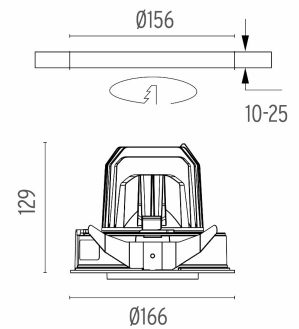

Light Supply Adjustable Trim . Lamps

LED Array

Lamp category:

LED

Socket:

Special base

Lamp type:

LED Array

Light Supply Adjustable Trim
designed by FLOS Architectural

Embedded luminaire for LED light source. Remote 220/240V power supply included.

- 03.6804.40A - 1860lm   White
- 03.6804.14A - 1860lm   Black

CERTIFICATIONS