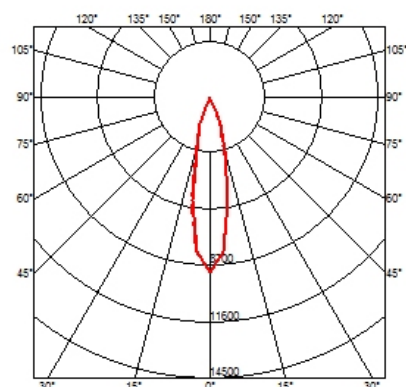

CERTIFICATIONS