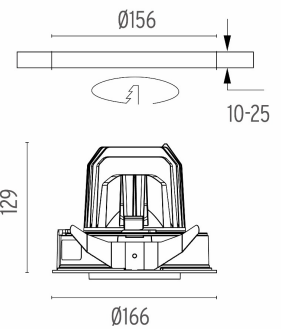

Light Supply Adjustable Trim . Accessories

Optical

● 08.8049.14
Honeycomb. Small Cells

● 08.8377.14
Honeycomb. Big Cells

● 08.8242.14
Screening crosspiece

○ 08.8117.68
Flood lens

○ 08.8118.68
Elliptical lens

○ 08.8450.00
Light Supply Adjustable spare reflector. Spot

○ 08.8451.00
Light Supply Adjustable spare reflector. Medium

○ 08.8452.00
Light Supply Adjustable spare reflector. Flood

Embedded luminaire for LED light source. Remote 220/240V power supply included.

- 03.6804.40A - 1860lm White
- 03.6804.14A - 1860lm Black

CERTIFICATIONS