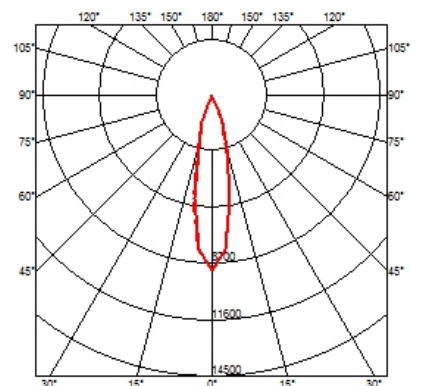

● 08.8453.40
Highly-efficient cylinder

CERTIFICATIONS