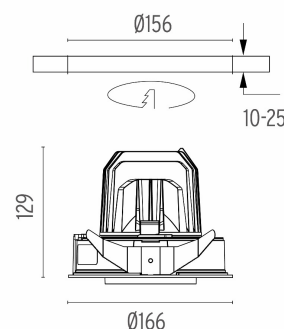

LIGHT SUPPLY ADJUSTABLE TRIM

Number of heads	1
Mounting	Ceiling recessed
Lamps description	LED Array High Performances 30,1W 2929 lm 4000K CRI 90
Luminaire luminous flux	Extreme Cut-off. See reference number
Voltage (V)	220/240
Environment	Indoor

OPTICAL

Aiming	Adjustable
Light distribution symmetry	Symmetric
Beam angle	23° Medium

ELECTRICAL

Transformer availability	Included
Transformer mounting	Remote
Transformer type	Electronic
Emergency	Without
Insulation class	Class II

PHYSICAL

Cutout diameter (mm)	156
Recessed depth (mm)	239
Construction material	Aluminium
Weight (kg)	1,01

Embedded luminaire for LED light source. Remote 220/240V power supply included.

- 03.6804.40A - 1860lm White
- 03.6804.14A - 1860lm Black

CERTIFICATIONS