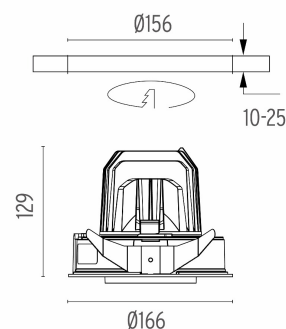

Light Supply Adjustable Trim Dimmable . Lamps

LED Array

Lamp category:

LED

Socket:

Special base

Lamp type:

LED Array

Embedded luminaire for LED light source. Remote 220/240V power supply included.

- 03.6803.40ADA - 1992lm White
- 03.6803.14ADA - 1992lm Black

CERTIFICATIONS