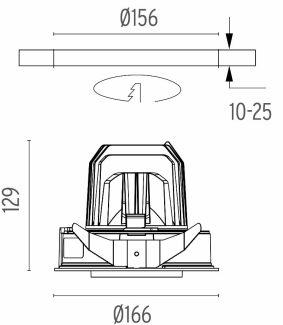

Light Supply Adjustable Trim Dimmable . Accessories

Optical

● 08.8049.14
Honeycomb. Small Cells

● 08.8377.14
Honeycomb. Big Cells

● 08.8242.14
Screening crosspiece

○ 08.8117.68
Flood lens

○ 08.8118.68
Elliptical lens

○ 08.8450.00
Light Supply Adjustable spare reflector. Spot

○ 08.8451.00
Light Supply Adjustable spare reflector. Medium

○ 08.8452.00
Light Supply Adjustable spare reflector. Flood

● 08.8453.40
Highly-efficient cylinder

Embedded luminaire for LED light source. Remote 220/240V power supply included.

- 03.6803.40ADA - 1992lm White
- 03.6803.14ADA - 1992lm Black

CERTIFICATIONS