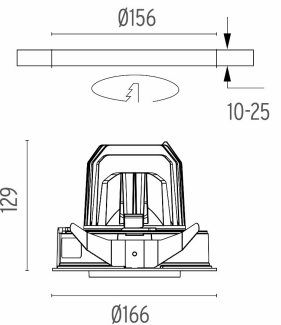

Light Supply Adjustable Trim . Accessories

Optical

● 08.8049.14
Honeycomb. Small Cells

● 08.8377.14
Honeycomb. Big Cells

● 08.8242.14
Screening crosspiece

○ 08.8117.68
Flood lens

○ 08.8118.68
Elliptical lens

○ 08.8450.00
Light Supply Adjustable spare reflector. Spot

○ 08.8451.00
Light Supply Adjustable spare reflector. Medium

○ 08.8452.00
Light Supply Adjustable spare reflector. Flood

Embedded luminaire for LED light source. Remote 220/240V power supply included.

- 03.6803.40A - 1992lm White
- 03.6803.14A - 1992lm Black

CERTIFICATIONS