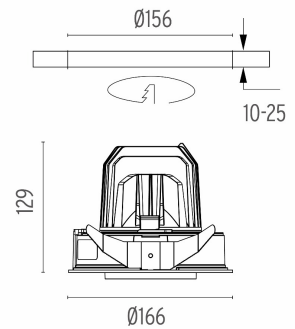

LIGHT SUPPLY ADJUSTABLE TRIM

Number of heads	1
Mounting	Ceiling recessed
Lamps description	LED Array High Performances 30,1W 2929 lm 4000K CRI 90
Luminaire luminous flux	Extreme Cut-off. See reference number
Voltage (V)	220/240
Environment	Indoor

OPTICAL

Aiming	Adjustable
Light distribution symmetry	Symmetric
Beam angle	13° Spot

ELECTRICAL

Transformer availability	Included
Transformer mounting	Remote
Transformer type	Electronic
Emergency	Without
Insulation class	Class II

PHYSICAL

Cutout diameter (mm)	156
Recessed depth (mm)	239
Construction material	Aluminium
Weight (kg)	1,01

Embedded luminaire for LED light source. Remote 220/240V power supply included.

●	03.6803.40A - 1992lm	White
●	03.6803.14A - 1992lm	Black

CERTIFICATIONS