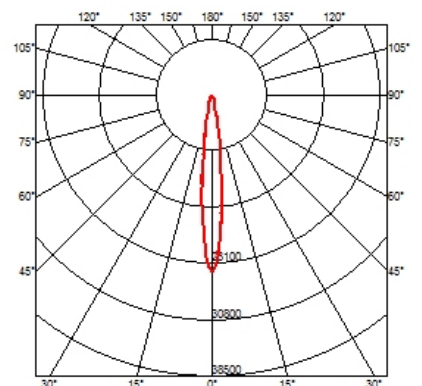

● 08.8453.40
Highly-efficient cylinder

CERTIFICATIONS