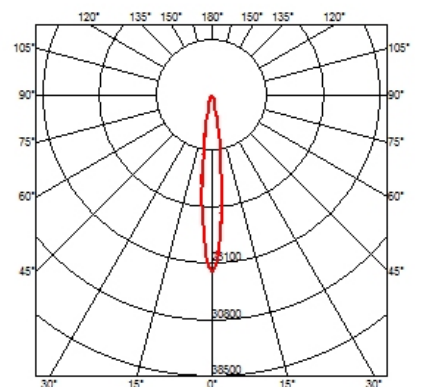

CERTIFICATIONS