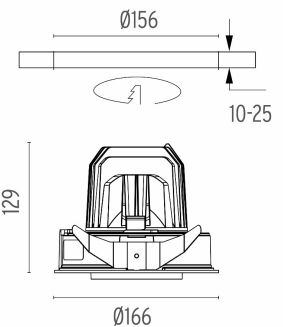

Light Supply Adjustable Trim Dimmable . Accessories

Optical

● 08.8049.14
Honeycomb. Small Cells

● 08.8377.14
Honeycomb. Big Cells

● 08.8242.14
Screening crosspiece

○ 08.8117.68
Flood lens

○ 08.8118.68
Elliptical lens

○ 08.8450.00
**Light Supply Adjustable
spare reflector. Spot**

○ 08.8451.00
**Light Supply Adjustable
spare reflector. Medium**

○ 08.8452.00
**Light Supply Adjustable
spare reflector. Flood**

● 08.8453.40
Highly-efficient cylinder

Embedded luminaire for LED light source. Remote 220/240V power supply included.

- 03.6800.40ADA - 2314lm White
- 03.6800.14ADA - 2314lm Black

CERTIFICATIONS