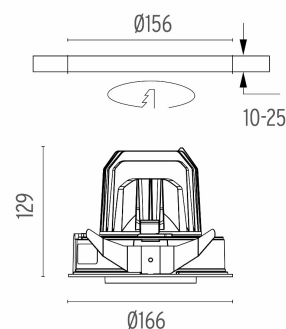

Light Supply Adjustable Trim Dimmable . Lamps

LED Array

Lamp category:

LED

Socket:

Special base

Lamp type:

LED Array

Embedded luminaire for LED light source. Remote 220/240V power supply included.

- 03.6800.40ADA - 23 l4lm White
- 03.6800.14ADA - 23 l4lm Black

CERTIFICATIONS