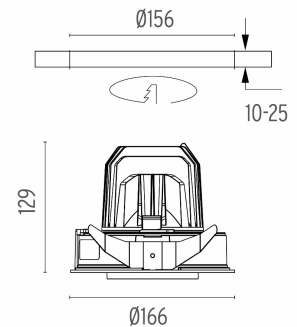

LIGHT SUPPLY ADJUSTABLE TRIM DIMMABLE

Number of heads	1
Mounting	Ceiling recessed
Lamps description	LED Array High Performances 30,1W 3402 lm 3000K CRI 80
Luminaire luminous flux	Extreme Cut-off. See reference number
Voltage (V)	220/240
Environment	Indoor

OPTICAL

Aiming	Adjustable
Light distribution symmetry	Symmetric
Beam angle	13° Spot

ELECTRICAL

Transformer availability	Included
Transformer mounting	Remote
Transformer type	Electronic dimmable I-10V, Electronic dimmable dali
Emergency	Without
Insulation class	Class II

PHYSICAL

Cutout diameter (mm)	156
Recessed depth (mm)	239
Construction material	Aluminium
Weight (kg)	1,01

Embedded luminaire for LED light source. Remote 220/240V power supply included.

- 03.6800.40ADA - 2314lm White
- 03.6800.14ADA - 2314lm Black

CERTIFICATIONS