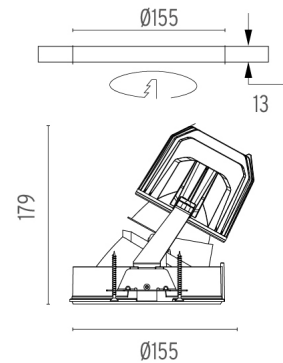

LIGHT SUPPLY WALL-WASHER NO TRIM DIMMABLE

Number of heads	1
Mounting	Ceiling recessed
Lamps description	Phosphor LED 26W 2285 lm 3000K CRI 98
Luminaire luminous flux	Extreme Cut-off. See reference number
Voltage (V)	220/240
Environment	Indoor
Notes	Pre-installation frame or Soft Architecture installation plate for No Trim installation. Have to be ordered separately.

PHYSICAL

Cutout diameter (mm)	155
Recessed depth (mm)	290
Construction material	Aluminium
Weight (kg)	1,01

Light Supply Wall-Washer No Trim Dimmable

designed by FLOS Architectural

Recessed luminaire with integrated Phosphor LED light source. Remote 220/240V driver included.

- 03.6629.40.DA - 38° - 1355lm White
- 03.6629.06.DA - 35° - 1401lm Aluminum

CERTIFICATIONS

Light Supply Wall-Washer No Trim Dimmable . Accessories

Mounting

08.8137.00

Pre-installation frame

Pre-installation frame.