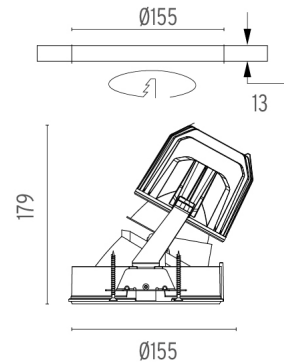

LIGHT SUPPLY WALL-WASHER NO TRIM DIMMABLE

Number of heads	1
Mounting	Ceiling recessed
Lamps description	Phosphor LED 26W 2285 lm 3000K CRI 98
Luminaire luminous flux	Extreme Cut-off. See reference number
Voltage (V)	220/240
Environment	Indoor
Notes	Pre-installation frame or Soft Architecture installation plate for No Trim installation. Have to be ordered separately.

PHYSICAL

Cutout diameter (mm)	155
Recessed depth (mm)	290
Construction material	Aluminium
Weight (kg)	1,01

Light Supply Wall-Washer No Trim Dimmable

designed by FLOS Architectural

Recessed luminaire with integrated Phosphor LED light source. Remote 220/240V driver included.

03.6629.40.DA - 38° - 1355lm White

03.6629.06.DA - 35° - 1401lm Aluminum

Light Supply Wall-Washer No Trim Dimmable . Lamps

Phosphor LED

Lamp category:

LED

Lamp type:

Phosphor LED