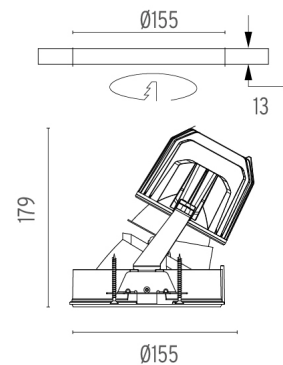

LIGHT SUPPLY WALL-WASHER NO TRIM

Number of heads	1
Mounting	Ceiling recessed
Lamps description	Phosphor LED 28W 3000 lm 4000K CRI 80
Luminaire luminous flux	Extreme Cut-off. See reference number
Voltage (V)	220/240
Environment	Indoor
Notes	Pre-installation frame or Soft Architecture installation plate for No Trim installation. Have to be ordered separately.

PHYSICAL

Cutout diameter (mm)	155
Recessed depth (mm)	290
Construction material	Aluminium
Weight (kg)	1,01

Light Supply Wall-Washer No Trim
designed by FLOS Architectural

Recessed luminaire with integrated Phosphor LED light source. Remote 220/240V driver included.

- 03.6628.40 - 38° - 1918lm White
- 03.6628.06 - 35° - 1967lm Aluminum

CERTIFICATIONS

Light Supply Wall-Washer No Trim . Accessories

Mounting

○ 08.8137.00

Pre-installation frame

Pre-installation frame.

○ SA.6615.1

○ 03.6628.40 - 38° - 1918lm White

● 03.6628.06 - 35° - 1967lm Aluminum

Light Supply Wall-Washer No Trim . Lamps

Phosphor LED

Lamp category:

LED

Lamp type:

Phosphor LED