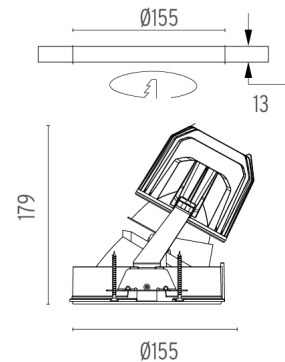

LIGHT SUPPLY WALL-WASHER NO TRIM

Number of heads	1
Mounting	Ceiling recessed
Lamps description	Phosphor LED 28W 3000 lm 4000K CRI 80
Luminaire luminous flux	Extreme Cut-off. See reference number
Voltage (V)	220/240
Environment	Indoor
Notes	Pre-installation frame or Soft Architecture installation plate for No Trim installation. Have to be ordered separately.

PHYSICAL

Cutout diameter (mm)	155
Recessed depth (mm)	290
Construction material	Aluminium
Weight (kg)	1,01

Light Supply Wall-Washer No Trim
designed by FLOS Architectural

Recessed luminaire with integrated Phosphor LED light source. Remote 220/240V driver included.

- 03.6628.40 - 38° - 1918lm White
- 03.6628.06 - 35° - 1967lm Aluminum

CERTIFICATIONS

Light Supply Wall-Washer No Trim . Accessories

Mounting

○ 08.8137.00

Pre-installation frame

Pre-installation frame.

○ SA.6615.1

○ 03.6628.40 - 38° - 1918lm White

● 03.6628.06 - 35° - 1967lm Aluminum

Light Supply Wall-Washer No Trim . Lamps

Phosphor LED

Lamp category:

LED

Lamp type:

Phosphor LED