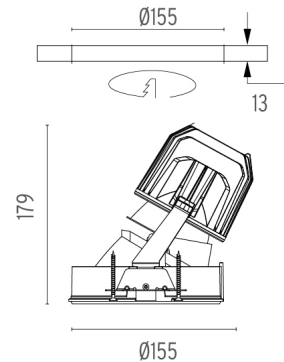

LIGHT SUPPLY WALL-WASHER NO TRIM DIMMABLE

Number of heads	1
Mounting	Ceiling recessed
Lamps description	Phosphor LED 28W 3000 lm 3000K CRI 80
Luminaire luminous flux	Extreme Cut-off. See reference number
Voltage (V)	220/240
Environment	Indoor
Notes	Pre-installation frame or Soft Architecture installation plate for No Trim installation. Have to be ordered separately.

PHYSICAL

Cutout diameter (mm)	155
Recessed depth (mm)	290
Construction material	Aluminium
Weight (kg)	1,01

Light Supply Wall-Washer No Trim Dimmable

designed by FLOS Architectural

Recessed luminaire with integrated Phosphor LED light source. Remote 220/240V driver included.

03.6627.40.DA - 1798lm White

03.6627.06.DA - 1854lm Aluminum

Light Supply Wall-Washer No Trim Dimmable . Lamps

Phosphor LED

Lamp category:

LED

Lamp type:

Phosphor LED