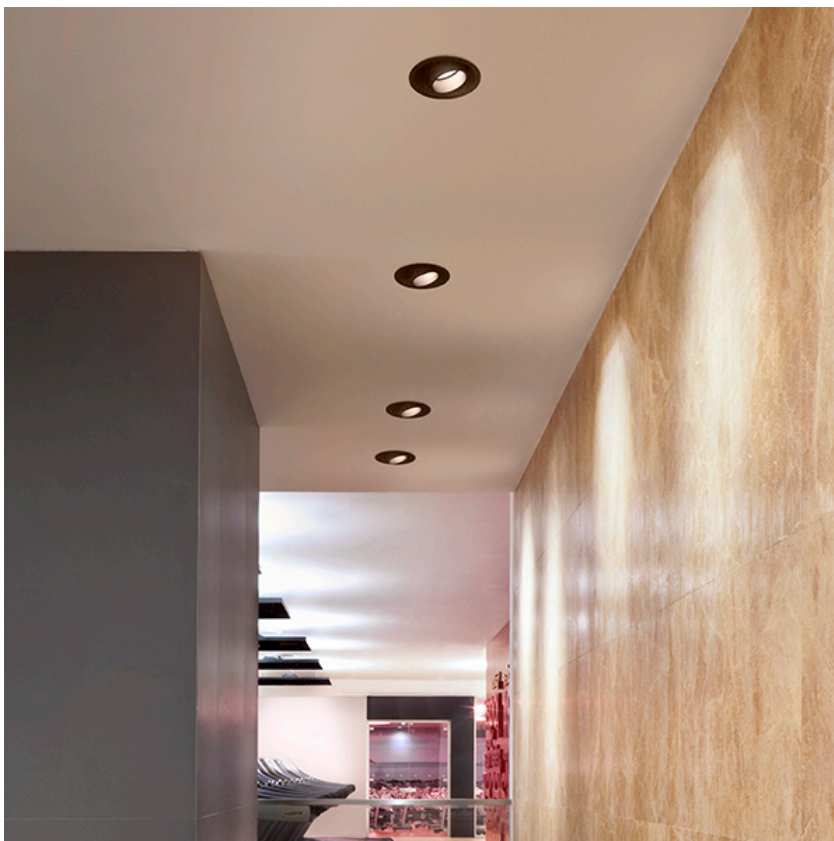

LIGHT SUPPLY WALL-WASHER NO TRIM DIMMABLE

Number of heads	1
Mounting	Ceiling recessed
Lamps description	Phosphor LED 28W 3000 lm 3000K CRI 80
Luminaire luminous flux	Extreme Cut-off. See reference number
Voltage (V)	220/240
Environment	Indoor
Notes	Pre-installation frame or Soft Architecture installation plate for No Trim installation. Have to be ordered separately.

OPTICAL

Aiming	Fixed
Light distribution symmetry	Asymmetric

ELECTRICAL

Transformer availability	Included
Transformer mounting	Remote
Transformer type	Electronic dimmable I-10V, Electronic dimmable dali
Emergency	Without
Insulation class	Class II

PHYSICAL

Cutout diameter (mm)	155
Recessed depth (mm)	290
Construction material	Aluminium
Weight (kg)	1,01

designed by FLOS Architectural

Recessed luminaire with integrated Phosphor LED light source. Remote 220/240V driver included.

- 03.6627.40.DA - 1798lm White
- 03.6627.06.DA - 1854lm Aluminum

CERTIFICATIONS