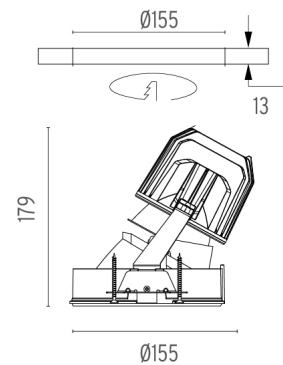

LIGHT SUPPLY WALL-WASHER NO TRIM DIMMABLE

Number of heads	1
Mounting	Ceiling recessed
Lamps description	Phosphor LED 28W 3000 lm 3000K CRI 80
Luminaire luminous flux	Extreme Cut-off. See reference number
Voltage (V)	220/240
Environment	Indoor
Notes	Pre-installation frame or Soft Architecture installation plate for No Trim installation. Have to be ordered separately.

OPTICAL

Aiming	Fixed
Light distribution symmetry	Asymmetric

ELECTRICAL

Transformer availability	Included
Transformer mounting	Remote
Transformer type	Electronic dimmable I-10V, Electronic dimmable dali
Emergency	Without
Insulation class	Class II

PHYSICAL

Cutout diameter (mm)	155
Recessed depth (mm)	290
Construction material	Aluminium
Weight (kg)	1,01

designed by FLOS Architectural

Recessed luminaire with integrated Phosphor LED light source. Remote 220/240V driver included.

- 03.6627.40.DA - 1798lm White
- 03.6627.06.DA - 1854lm Aluminum

CERTIFICATIONS