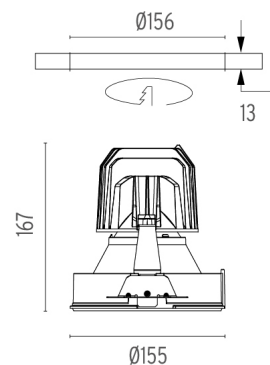

LIGHT SUPPLY FIXED NO TRIM DIMMABLE

Number of heads	1
Mounting	Ceiling recessed
Lamps description	Phosphor LED 26W 2285 lm 3000K CRI 98
Luminaire luminous flux	Extreme Cut-off. See reference number
Voltage (V)	220/240
Environment	Indoor
Notes	Pre-installation frame or Soft Architecture installation plate for No Trim installation. Have to be ordered separately.

PHYSICAL

Cutout diameter (mm)	156
Recessed depth (mm)	277
Construction material	Aluminium
Weight (kg)	0,98

Light Supply Fixed No Trim Dimmable
designed by FLOS Architectural

Recessed luminaire with integrated Phosphor LED light source. Remote 220/240V driver included.

○ 03.6626.40.DA - 65° - 1158lm White

● 03.6626.06.DA - 48° - 1576lm Aluminum

Light Supply Fixed No Trim Dimmable . Lamps

Phosphor LED

Lamp category:

LED

Lamp type:

Phosphor LED