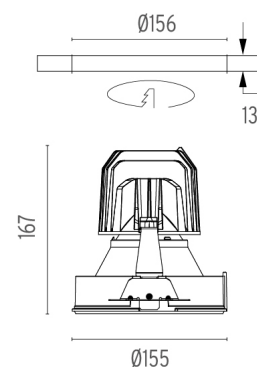

LIGHT SUPPLY FIXED NO TRIM DIMMABLE

Number of heads	1
Mounting	Ceiling recessed
Lamps description	Phosphor LED 26W 2285 lm 3000K CRI 98
Luminaire luminous flux	Extreme Cut-off. See reference number
Voltage (V)	220/240
Environment	Indoor
Notes	Pre-installation frame or Soft Architecture installation plate for No Trim installation. Have to be ordered separately.

OPTICAL

Aiming	Fixed
Light distribution symmetry	Symmetric

ELECTRICAL

Transformer availability	Included
Transformer mounting	Remote
Transformer type	Electronic dimmable I-10V, Electronic dimmable dali
Emergency	Without
Insulation class	Class II

PHYSICAL

Cutout diameter (mm)	156
Recessed depth (mm)	277
Construction material	Aluminium
Weight (kg)	0,98

Recessed luminaire with integrated Phosphor LED light source. Remote 220/240V driver included.

- 03.6626.40.DA - 65° - 1158lm White
- 03.6626.06.DA - 48° - 1576lm Aluminum

CERTIFICATIONS