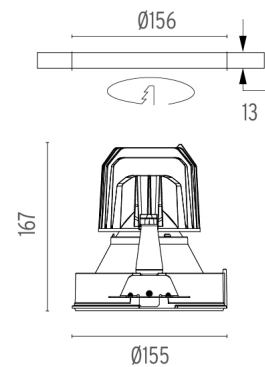

LIGHT SUPPLY FIXED NO TRIM

Number of heads	1
Mounting	Ceiling recessed
Lamps description	Phosphor LED 28W 3000 lm 4000K CRI 80
Luminaire luminous flux	Extreme Cut-off. See reference number
Voltage (V)	220/240
Environment	Indoor
Notes	Pre-installation frame or Soft Architecture installation plate for No Trim installation. Have to be ordered separately.

OPTICAL

Aiming	Fixed
Light distribution symmetry	Symmetric

ELECTRICAL

Transformer availability	Included
Transformer mounting	Remote
Transformer type	Electronic
Emergency	Without
Insulation class	Class II

PHYSICAL

Cutout diameter (mm)	156
Recessed depth (mm)	277
Construction material	Aluminium
Weight (kg)	0,98

Recessed luminaire with integrated Phosphor LED light source. Remote 220/240V driver included.

- 03.6625.40 - 65° - 1696lm White
- 03.6625.06 - 48° - 2270lm Aluminum

CERTIFICATIONS