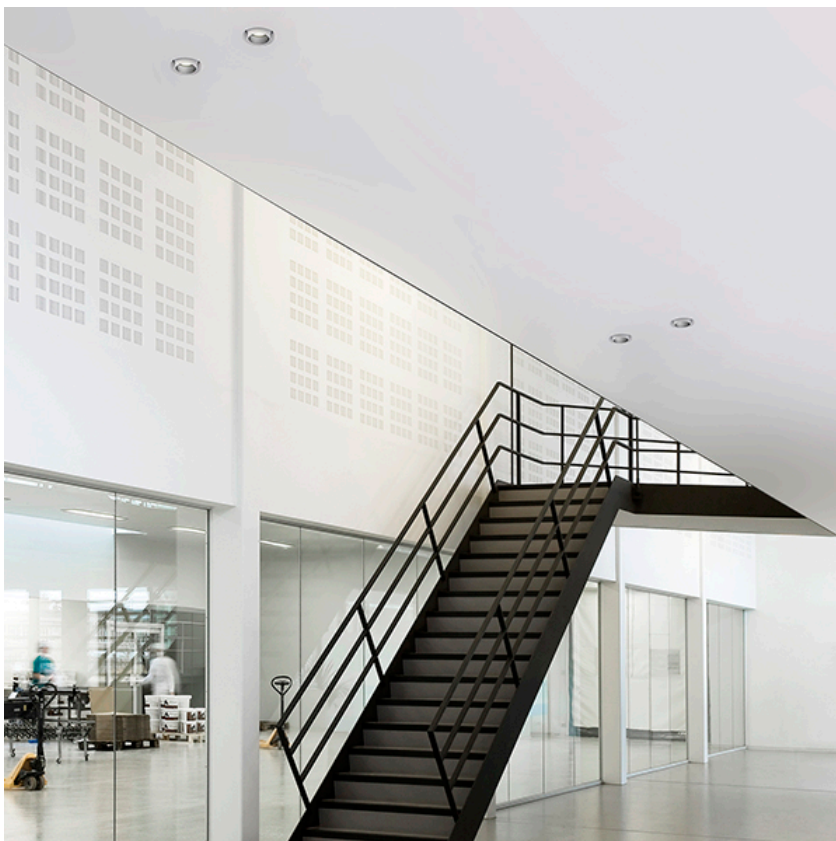

OPTICAL

Aiming	Fixed
Light distribution symmetry	Symmetric

ELECTRICAL

Transformer availability	Included
Transformer mounting	Remote
Transformer type	Electronic
Emergency	Without
Insulation class	Class II

PHYSICAL

Cutout diameter (mm)	156
Recessed depth (mm)	277
Construction material	Aluminium
Weight (kg)	0,98

Light Supply Fixed No Trim
designed by FLOS Architectural

Recessed luminaire with integrated Phosphor LED light source. Remote 220/240V driver included.

Soft Architecture installation plate

Soft Architecture installation plate for integration in plasterboard.

Light Supply Fixed No Trim designed by FLOS Architectural

Recessed luminaire with integrated Phosphor LED light source. Remote 220/240V driver included.