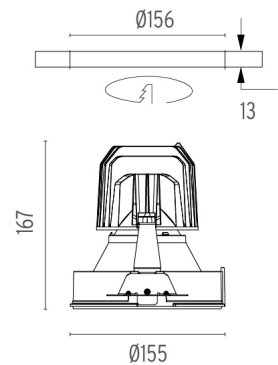

PHYSICAL

Cutout diameter (mm)	156
Recessed depth (mm)	277
Construction material	Aluminium
Weight (kg)	0,98

Light Supply Fixed No Trim
designed by FLOS Architectural

Recessed luminaire with integrated Phosphor LED light source. Remote 220/240V driver included.

○ 03.6625.40 - 65° - 1696lm White

● 03.6625.06 - 48° - 2270lm Aluminum

Light Supply Fixed No Trim . Lamps

Phosphor LED

Lamp category:

LED

Lamp type:

Phosphor LED