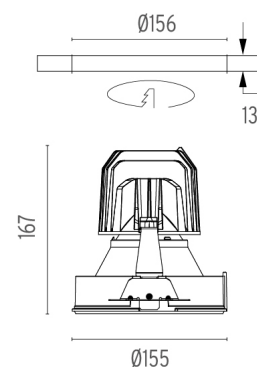

LIGHT SUPPLY FIXED NO TRIM DIMMABLE

Number of heads	1
Mounting	Ceiling recessed
Lamps description	Phosphor LED 28W 3000 lm 4000K CRI 80
Luminaire luminous flux	Extreme Cut-off. See reference number
Voltage (V)	220/240
Environment	Indoor
Notes	Pre-installation frame or Soft Architecture installation plate for No Trim installation. Have to be ordered separately.

OPTICAL

Aiming	Fixed
Light distribution symmetry	Symmetric

ELECTRICAL

Transformer availability	Included
Transformer mounting	Remote
Transformer type	Electronic dimmable I-10V, Electronic dimmable dali
Emergency	Without
Insulation class	Class II

PHYSICAL

Cutout diameter (mm)	156
Recessed depth (mm)	277
Construction material	Aluminium
Weight (kg)	0,98

Recessed luminaire with integrated Phosphor LED light source. Remote 220/240V driver included.

- 03.6625.40.DA - 65° - 1696lm White
- 03.6625.06.DA - 48° - 2270lm Aluminum

CERTIFICATIONS