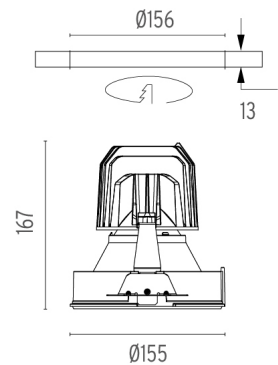

Lamp type:

Phosphor LED