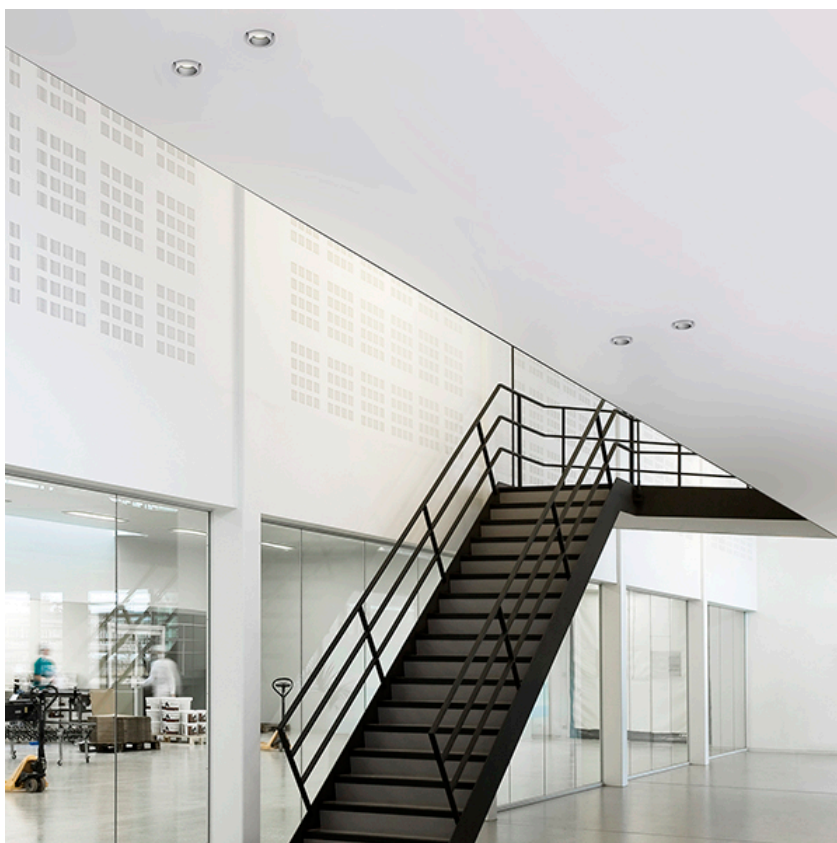

CERTIFICATIONS