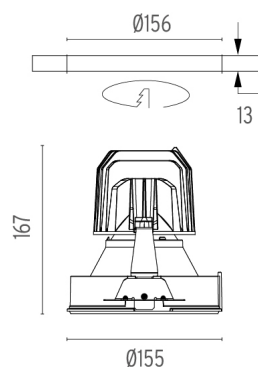

LIGHT SUPPLY FIXED NO TRIM

Number of heads	1
Mounting	Ceiling recessed
Lamps description	Phosphor LED 28W 3000 lm 3000K CRI 80
Luminaire luminous flux	Extreme Cut-off. See reference number
Voltage (V)	220/240
Environment	Indoor
Notes	Pre-installation frame or Soft Architecture installation plate for No Trim installation. Have to be ordered separately.

OPTICAL

Aiming	Fixed
Light distribution symmetry	Symmetric

ELECTRICAL

Transformer availability	Included
Transformer mounting	Remote
Transformer type	Electronic
Emergency	Without
Insulation class	Class II

PHYSICAL

Cutout diameter (mm)	156
Recessed depth (mm)	277
Construction material	Aluminium
Weight (kg)	0,98

Recessed luminaire with integrated Phosphor LED light source. Remote 220/240V driver included.

- 03.6624.40 - 65° - 1558lm White
- 03.6624.06 - 48° - 2132lm Aluminum

CERTIFICATIONS