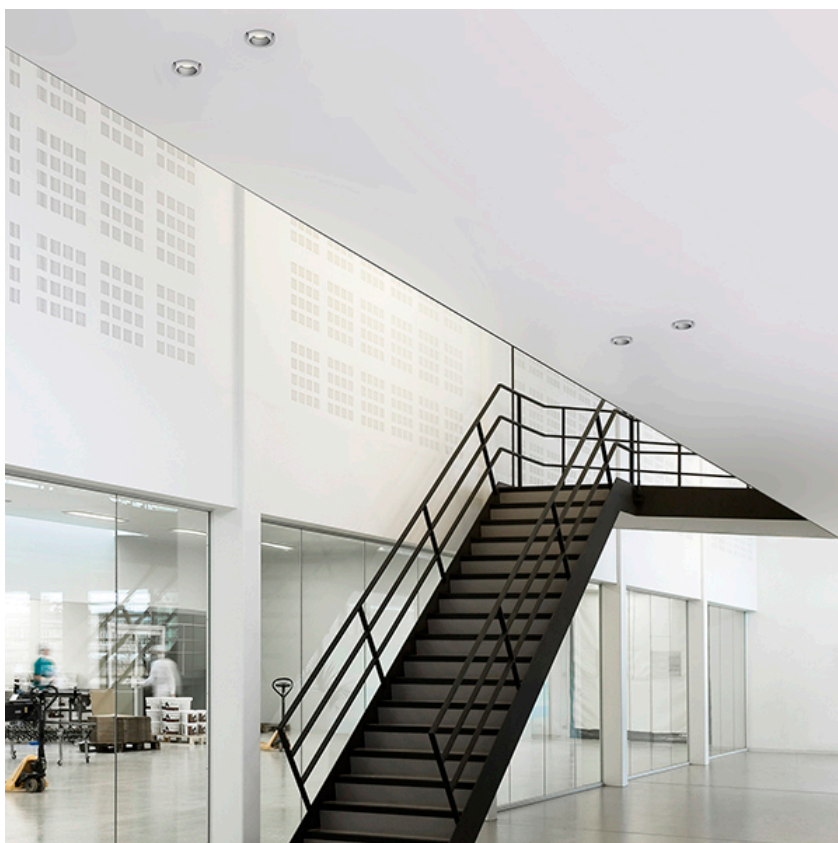

CERTIFICATIONS