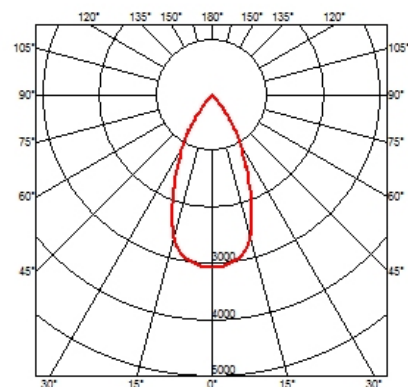

CERTIFICATIONS