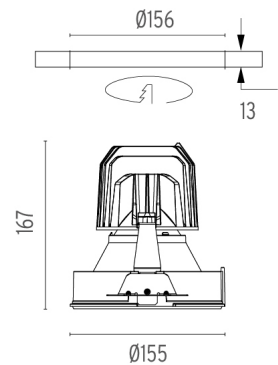

PHYSICAL

Cutout diameter (mm)	156
Recessed depth (mm)	277
Construction material	Aluminium
Weight (kg)	0,98

Light Supply Fixed No Trim
designed by FLOS Architectural

Recessed luminaire with integrated Phosphor LED light source. Remote 220/240V driver included.

● 03.6624.40 - 65° - 1558lm White

● 03.6624.06 - 48° - 2132lm Aluminum

Light Supply Fixed No Trim . Lamps

Phosphor LED

Lamp category:

LED

Lamp type:

Phosphor LED