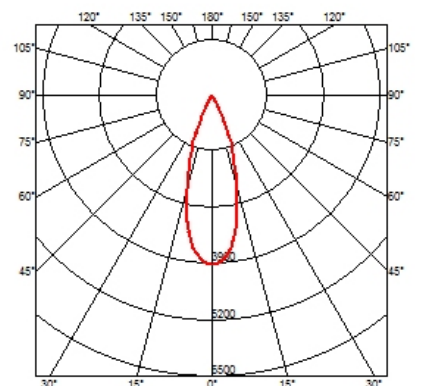

CERTIFICATIONS