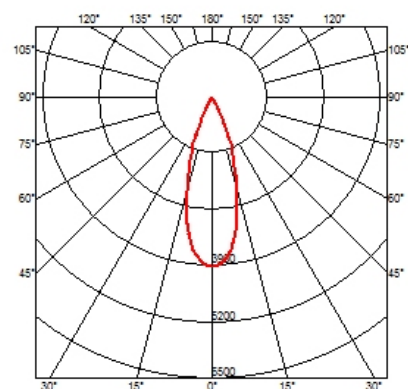

CERTIFICATIONS