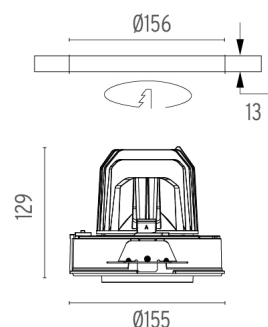

LIGHT SUPPLY ADJUSTABLE NO TRIM

Number of heads	1
Mounting	Ceiling recessed
Lamps description	Phosphor LED 26W 2285 lm 3000K CRI 98
Luminaire luminous flux	Extreme Cut-off. See reference number
Voltage (V)	220/240
Environment	Indoor
Notes	Pre-installation frame or Soft Architecture installation plate for No Trim installation. Have to be ordered separately.

OPTICAL

Aiming	Adjustable
Light distribution symmetry	Symmetric
Beam angle	33° Flood

ELECTRICAL

Transformer availability	Included
Transformer mounting	Remote
Transformer type	Electronic
Emergency	Without
Insulation class	Class II

PHYSICAL

Cutout diameter (mm)	156
Recessed depth (mm)	239
Construction material	Aluminium
Weight (kg)	1,01

Recessed luminaire with integrated Phosphor LED light source. Remote 220/240V driver included.

- 03.6623.40 - 1292lm White
- 03.6623.14 - 1292lm Black

CERTIFICATIONS