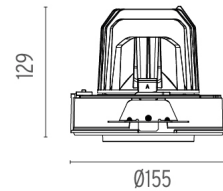

Light Supply Adjustable No Trim . Accessories

Optical

● 08.8049.14
Honeycomb. Small Cells

● 08.8377.14
Honeycomb. Big Cells

● 08.8242.14
Screening crosspiece

○ 08.8117.68
Flood lens

○ 08.8118.68
Elliptical lens

○ 08.8413.00
Light Supply Adjustable spare reflector. Spot

○ 08.8414.00
Light Supply Adjustable spare reflector. Medium

○ 08.8415.00
Light Supply Adjustable spare reflector. Flood

Recessed luminaire with integrated Phosphor LED light source. Remote 220/240V driver included.

- 03.6623.40 - 1292lm White
- 03.6623.14 - 1292lm Black

CERTIFICATIONS