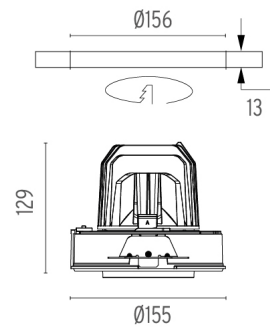

Light Supply Adjustable No Trim . Accessories

Mounting

○ 08.8119.00

Pre-installation frame

Pre-installation frame.

○ SA.6600.1

Soft Architecture installation plate

Soft Architecture installation plate for integration in plasterboard.

Light Supply Adjustable No Trim designed by FLOS Architectural

Recessed luminaire with integrated Phosphor LED light source. Remote 220/240V driver included.

- 03.6623.40 - 1292lm   White
- 03.6623.14 - 1292lm   Black

Light Supply Adjustable No Trim . Lamps

Phosphor LED

Lamp category:
LED

Lamp type:
Phosphor LED

CERTIFICATIONS