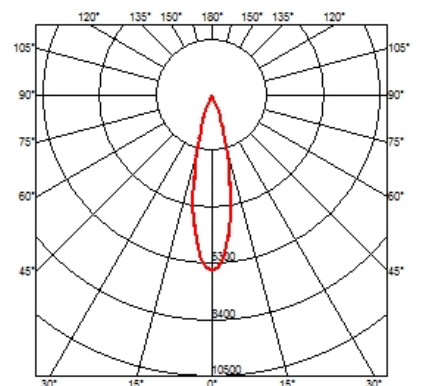

CERTIFICATIONS