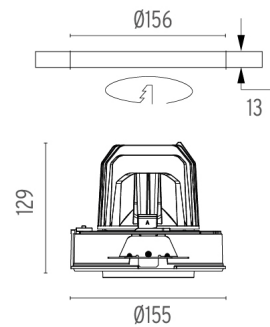

PHYSICAL

Cutout diameter (mm)	156
Recessed depth (mm)	239
Construction material	Aluminium
Weight (kg)	1,01

Light Supply Adjustable No Trim
designed by FLOS Architectural

Recessed luminaire with integrated Phosphor LED light source. Remote 220/240V driver included.

- 03.6622.40 - 1297lm White
- 03.6622.14 - 1297lm Black

Light Supply Adjustable No Trim . Lamps

Phosphor LED

Lamp category:
LED

Lamp type:
Phosphor LED

CERTIFICATIONS