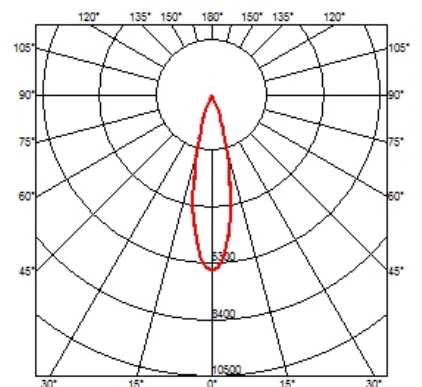

CERTIFICATIONS