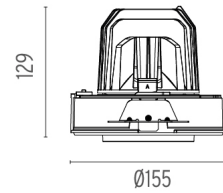

Light Supply Adjustable No Trim . Accessories

Optical

● 08.8049.14
Honeycomb. Small Cells

● 08.8377.14
Honeycomb. Big Cells

● 08.8242.14
Screening crosspiece

○ 08.8117.68
Flood lens

○ 08.8118.68
Elliptical lens

○ 08.8413.00
Light Supply Adjustable spare reflector. Spot

○ 08.8414.00
Light Supply Adjustable spare reflector. Medium

○ 08.8415.00
Light Supply Adjustable spare reflector. Flood

Recessed luminaire with integrated Phosphor LED light source. Remote 220/240V driver included.

- 03.6622.40 - 1297lm White
- 03.6622.14 - 1297lm Black

CERTIFICATIONS