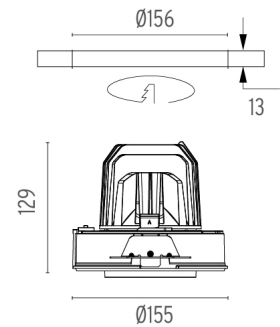

LIGHT SUPPLY ADJUSTABLE NO TRIM

Number of heads	1
Mounting	Ceiling recessed
Lamps description	Phosphor LED 26W 2285 lm 3000K CRI 98
Luminaire luminous flux	Extreme Cut-off. See reference number
Voltage (V)	220/240
Environment	Indoor
Notes	Pre-installation frame or Soft Architecture installation plate for No Trim installation. Have to be ordered separately.

PHYSICAL

Cutout diameter (mm)	156
Recessed depth (mm)	239
Construction material	Aluminium
Weight (kg)	1,01

Light Supply Adjustable No Trim
designed by FLOS Architectural

Recessed luminaire with integrated Phosphor LED light source. Remote 220/240V driver included.

● 03.6622.40 - 1297lm	White
● 03.6622.14 - 1297lm	Black

CERTIFICATIONS

Light Supply Adjustable No Trim . Accessories

Optical

● 08.8049.14
Honeycomb. Small Cells

● 08.8377.14
Honeycomb. Big Cells

● 08.8242.14
Screening crosspiece