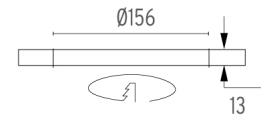

Light Supply Adjustable No Trim . Accessories

Optical

● 08.8049.14
Honeycomb. Small Cells

● 08.8377.14
Honeycomb. Big Cells

● 08.8242.14
Screening crosspiece

○ 08.8117.68
Flood lens

○ 08.8118.68
Elliptical lens

○ 08.8413.00
Light Supply Adjustable spare reflector. Spot

○ 08.8414.00
Light Supply Adjustable spare reflector. Medium

○ 08.8415.00
Light Supply Adjustable spare reflector. Flood

Recessed luminaire with integrated Phosphor LED light source. Remote 220/240V driver included.

- 03.6622.40 - 1297lm White
- 03.6622.14 - 1297lm Black

CERTIFICATIONS