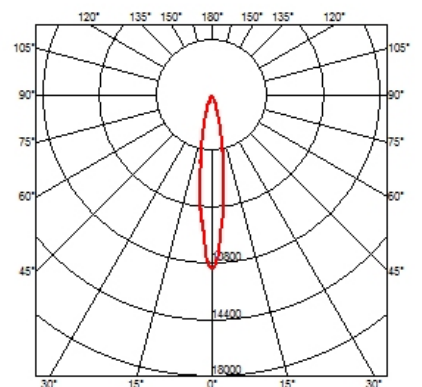

CERTIFICATIONS