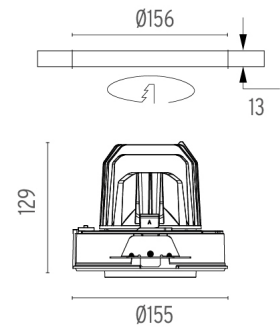

LIGHT SUPPLY ADJUSTABLE NO TRIM

Number of heads	1
Mounting	Ceiling recessed
Lamps description	Phosphor LED 26W 2285 lm 3000K CRI 98
Luminaire luminous flux	Extreme Cut-off. See reference number
Voltage (V)	220/240
Environment	Indoor
Notes	Pre-installation frame or Soft Architecture installation plate for No Trim installation. Have to be ordered separately.

OPTICAL

Aiming	Adjustable
Light distribution symmetry	Symmetric
Beam angle	16° Spot

ELECTRICAL

Transformer availability	Included
Transformer mounting	Remote
Transformer type	Electronic
Emergency	Without
Insulation class	Class II

PHYSICAL

Cutout diameter (mm)	156
Recessed depth (mm)	239
Construction material	Aluminium
Weight (kg)	1,01

Recessed luminaire with integrated Phosphor LED light source. Remote 220/240V driver included.

● 03.6621.40 - 1363lm	White
● 03.6621.14 - 1363lm	Black

CERTIFICATIONS