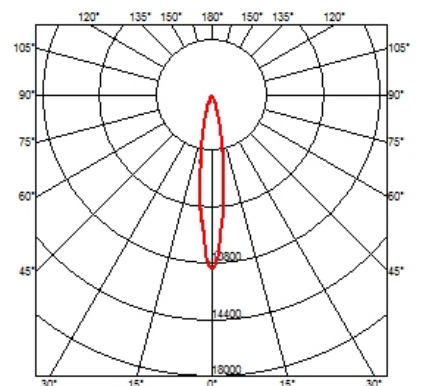

CERTIFICATIONS