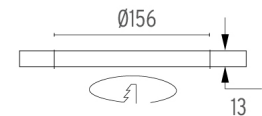

CERTIFICATIONS