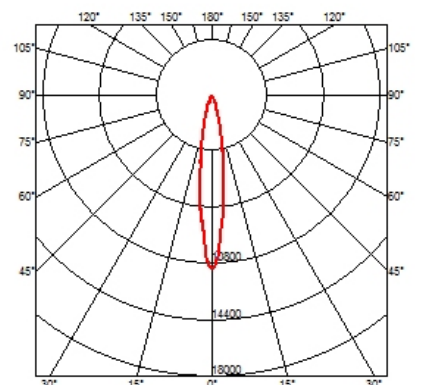

CERTIFICATIONS