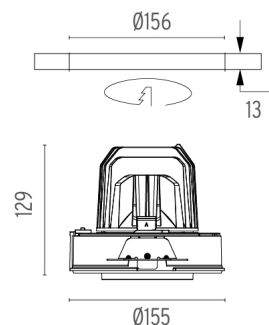

LIGHT SUPPLY ADJUSTABLE NO TRIM DIMMABLE

Number of heads	1
Mounting	Ceiling recessed
Lamps description	Phosphor LED 26W 2285 lm 3000K CRI 98
Luminaire luminous flux	Extreme Cut-off. See reference number
Voltage (V)	220/240
Environment	Indoor
Notes	Pre-installation frame or Soft Architecture installation plate for No Trim installation. Have to be ordered separately.

OPTICAL

Aiming	Adjustable
Light distribution symmetry	Symmetric
Beam angle	16° Spot

ELECTRICAL

Transformer availability	Included
Transformer mounting	Remote
Transformer type	Electronic dimmable I-10V, Electronic dimmable dali
Emergency	Without
Insulation class	Class II

PHYSICAL

Cutout diameter (mm)	156
Recessed depth (mm)	239
Construction material	Aluminium
Weight (kg)	1,01

Light Supply Adjustable No Trim Dimmable

designed by FLOS Architectural

Recessed luminaire with integrated Phosphor LED light source. Remote 220/240V driver included.

- 03.6621.40.DA - 1363lm White
- 03.6621.14.DA - 1363lm Black

CERTIFICATIONS