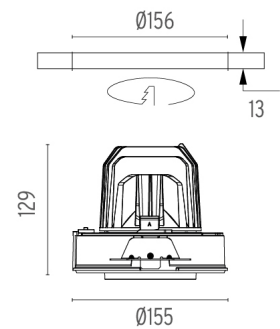

CERTIFICATIONS