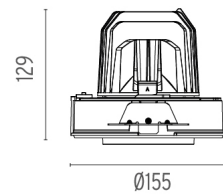

CERTIFICATIONS