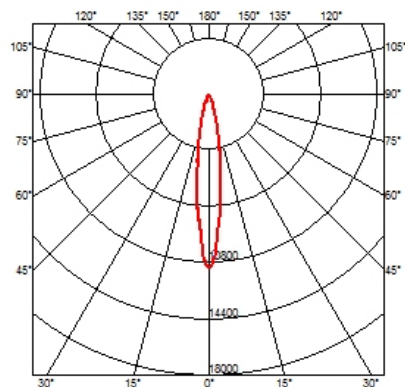

CERTIFICATIONS