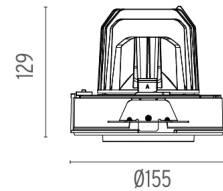

Light Supply Adjustable No Trim . Accessories

Optical

● 08.8049.14
Honeycomb. Small Cells

● 08.8377.14
Honeycomb. Big Cells

● 08.8242.14
Screening crosspiece

○ 08.8117.68
Flood lens

○ 08.8118.68
Elliptical lens

○ 08.8413.00
Light Supply Adjustable spare reflector. Spot

○ 08.8414.00
Light Supply Adjustable spare reflector. Medium

○ 08.8415.00
Light Supply Adjustable spare reflector. Flood

Recessed luminaire with integrated Phosphor LED light source. Remote 220/240V driver included.

- 03.6619.40 - 1743lm White
- 03.6619.14 - 1743lm Black

CERTIFICATIONS