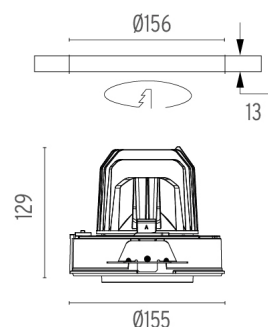

PHYSICAL

Cutout diameter (mm)	156
Recessed depth (mm)	239
Construction material	Aluminium
Weight (kg)	1,01

Light Supply Adjustable No Trim
designed by FLOS Architectural

Recessed luminaire with integrated Phosphor LED light source. Remote 220/240V driver included.

- 03.6619.40 - 1743lm White
- 03.6619.14 - 1743lm Black

CERTIFICATIONS

Light Supply Adjustable No Trim . Accessories

Optical

● 08.8049.14
Honeycomb. Small Cells

● 08.8377.14
Honeycomb. Big Cells

● 08.8242.14
Screening crosspiece