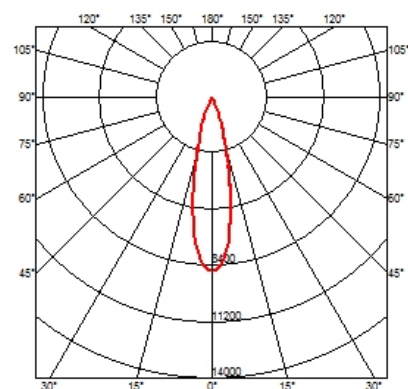

CERTIFICATIONS