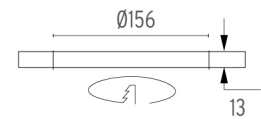

Light Supply Adjustable No Trim . Accessories

Optical

● 08.8049.14
Honeycomb. Small Cells

● 08.8377.14
Honeycomb. Big Cells

● 08.8242.14
Screening crosspiece

○ 08.8117.68
Flood lens

○ 08.8118.68
Elliptical lens

○ 08.8413.00
Light Supply Adjustable spare reflector. Spot

○ 08.8414.00
Light Supply Adjustable spare reflector. Medium

○ 08.8415.00
Light Supply Adjustable spare reflector. Flood

Recessed luminaire with integrated Phosphor LED light source. Remote 220/240V driver included.

- 03.6619.40 - 1743lm White
- 03.6619.14 - 1743lm Black

CERTIFICATIONS