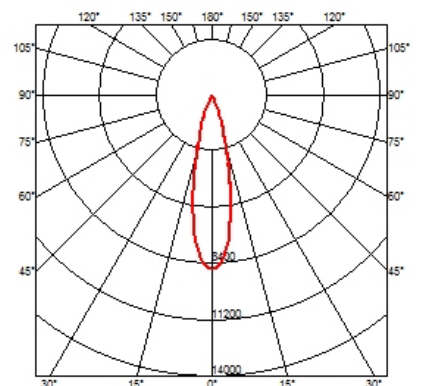

CERTIFICATIONS