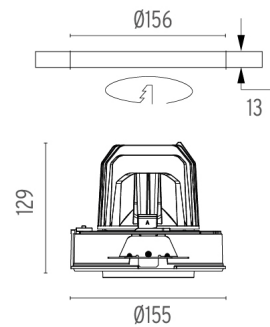

Light Supply Adjustable No Trim . Accessories

Mounting

○ 08.8119.00

Pre-installation frame

Pre-installation frame.

○ SA.6600.1

Soft Architecture installation plate

Soft Architecture installation plate for integration in plasterboard.

Light Supply Adjustable No Trim designed by FLOS Architectural

Recessed luminaire with integrated Phosphor LED light source. Remote 220/240V driver included.

- 03.6619.40 - 1743lm White
- 03.6619.14 - 1743lm Black

Light Supply Adjustable No Trim . Lamps

Phosphor LED

Lamp category:
LED

Lamp type:
Phosphor LED

CERTIFICATIONS