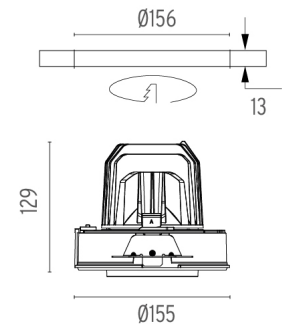

LIGHT SUPPLY ADJUSTABLE NO TRIM DIMMABLE

Number of heads	1
Mounting	Ceiling recessed
Lamps description	Phosphor LED 28W 3000 lm 4000K CRI 80
Luminaire luminous flux	Extreme Cut-off. See reference number
Voltage (V)	220/240
Environment	Indoor
Notes	Pre-installation frame or Soft Architecture installation plate for No Trim installation. Have to be ordered separately.

OPTICAL

Aiming	Adjustable
Light distribution symmetry	Symmetric
Beam angle	16° Spot

ELECTRICAL

Transformer availability	Included
Transformer mounting	Remote
Transformer type	Electronic dimmable I-10V, Electronic dimmable dali
Emergency	Without
Insulation class	Class II

PHYSICAL

Cutout diameter (mm)	156
Recessed depth (mm)	239
Construction material	Aluminium
Weight (kg)	1,01

Light Supply Adjustable No Trim Dimmable

designed by FLOS Architectural

Recessed luminaire with integrated Phosphor LED light source. Remote 220/240V driver included.

- 03.6618.40.DA - 1871lm White
- 03.6618.14.DA - 1871lm Black

CERTIFICATIONS