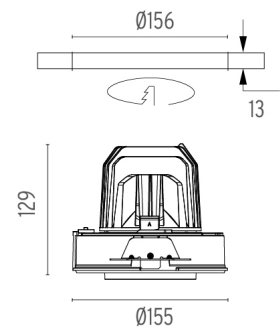

CERTIFICATIONS