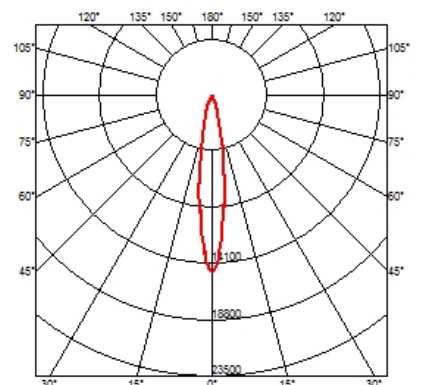

CERTIFICATIONS