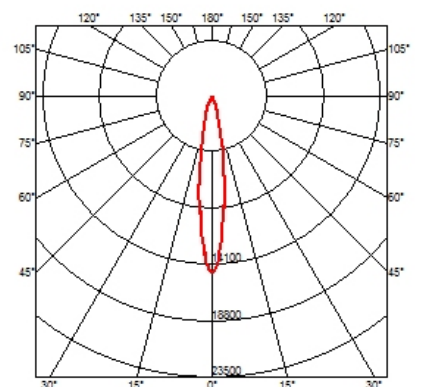

CERTIFICATIONS