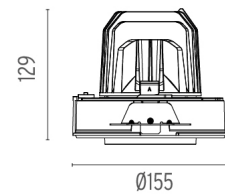

CERTIFICATIONS