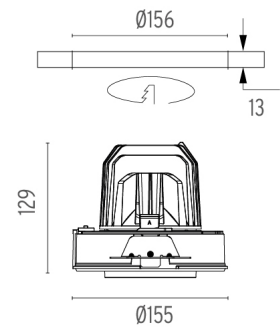

Light Supply Adjustable No Trim . Accessories

Mounting

○ 08.8119.00

Pre-installation frame

Pre-installation frame.

○ SA.6600.1

Soft Architecture installation plate

Soft Architecture installation plate for integration in plasterboard.

Light Supply Adjustable No Trim designed by FLOS Architectural

Recessed luminaire with integrated Phosphor LED light source. Remote 220/240V driver included.

- 03.6616.40 - 1742lm   White
- 03.6616.14 - 1742lm   Black

Light Supply Adjustable No Trim . Lamps

Phosphor LED

Lamp category:
LED

Lamp type:
Phosphor LED

CERTIFICATIONS