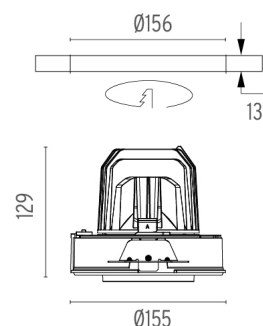

CERTIFICATIONS