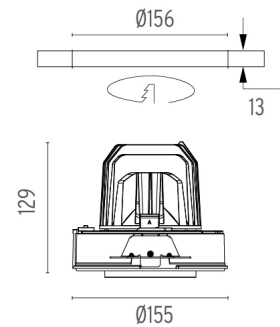

LIGHT SUPPLY ADJUSTABLE NO TRIM

Number of heads	1
Mounting	Ceiling recessed
Lamps description	Phosphor LED 28W 3000 lm 3000K CRI 80
Luminaire luminous flux	Extreme Cut-off. See reference number
Voltage (V)	220/240
Environment	Indoor
Notes	Pre-installation frame or Soft Architecture installation plate for No Trim installation. Have to be ordered separately.

OPTICAL

Aiming	Adjustable
Light distribution symmetry	Symmetric
Beam angle	24° Flood

ELECTRICAL

Transformer availability	Included
Transformer mounting	Remote
Transformer type	Electronic
Emergency	Without
Insulation class	Class II

PHYSICAL

Cutout diameter (mm)	156
Recessed depth (mm)	239
Construction material	Aluminium
Weight (kg)	1,01

Recessed luminaire with integrated Phosphor LED light source. Remote 220/240V driver included.

● 03.6616.40 - 1742lm	White
● 03.6616.14 - 1742lm	Black

CERTIFICATIONS