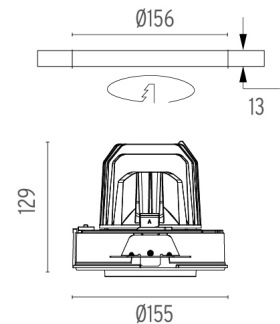

LIGHT SUPPLY ADJUSTABLE NO TRIM DIMMABLE

Number of heads	1
Mounting	Ceiling recessed
Lamps description	Phosphor LED 28W 3000 lm 3000K CRI 80
Luminaire luminous flux	Extreme Cut-off. See reference number
Voltage (V)	220/240
Environment	Indoor
Notes	Pre-installation frame or Soft Architecture installation plate for No Trim installation. Have to be ordered separately.

OPTICAL

Aiming	Adjustable
Light distribution symmetry	Symmetric
Beam angle	24° Flood

ELECTRICAL

Transformer availability	Included
Transformer mounting	Remote
Transformer type	Electronic dimmable I-10V, Electronic dimmable dali
Emergency	Without
Insulation class	Class II

PHYSICAL

Cutout diameter (mm)	156
Recessed depth (mm)	239
Construction material	Aluminium
Weight (kg)	1,01

Light Supply Adjustable No Trim Dimmable

designed by FLOS Architectural

Recessed luminaire with integrated Phosphor LED light source. Remote 220/240V driver included.

- 03.6616.40.DA - 1742lm White
- 03.6616.14.DA - 1742lm Black

CERTIFICATIONS