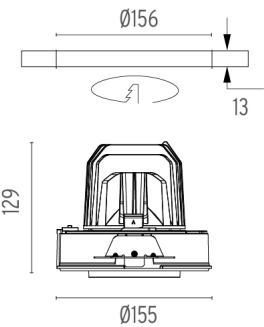

CERTIFICATIONS