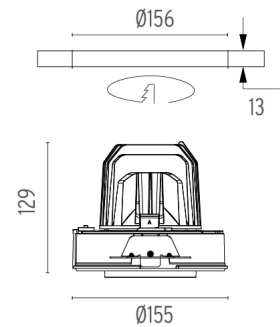

CERTIFICATIONS