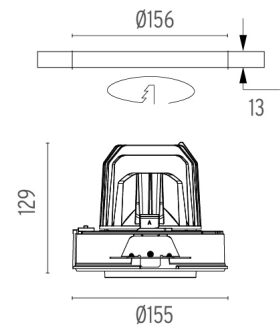

Light Supply Adjustable No Trim . Accessories

Mounting

○ 08.8119.00

Pre-installation frame

Pre-installation frame.

○ SA.6600.1

Soft Architecture installation plate

Soft Architecture installation plate for integration in plasterboard.

Light Supply Adjustable No Trim designed by FLOS Architectural

Recessed luminaire with integrated Phosphor LED light source. Remote 220/240V driver included.

- 03.6615.40 - 1871lm   White
- 03.6615.14 - 1871lm   Black

Light Supply Adjustable No Trim . Lamps

Phosphor LED

Lamp category:
LED

Lamp type:
Phosphor LED

CERTIFICATIONS