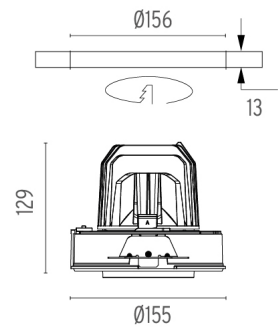

Light Supply Adjustable No Trim . Accessories

Optical

● 08.8049.14
Honeycomb. Small Cells

● 08.8377.14
Honeycomb. Big Cells

● 08.8242.14
Screening crosspiece

○ 08.8117.68
Flood lens

○ 08.8118.68
Elliptical lens

○ 08.8413.00
**Light Supply Adjustable
spare reflector. Spot**

○ 08.8414.00
**Light Supply Adjustable
spare reflector. Medium**

○ 08.8415.00
**Light Supply Adjustable
spare reflector. Flood**

Recessed luminaire with integrated
Phosphor LED light source. Remote
220/240V driver included.

- 03.6615.40 - 1871lm   White
- 03.6615.14 - 1871lm   Black

CERTIFICATIONS