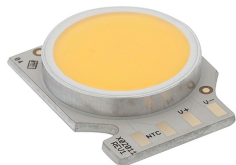

Light Supply Wall-Washer Trim Dimmable . Lamps

Phosphor LED

Lamp category:
LED

Lamp type:
Phosphor LED