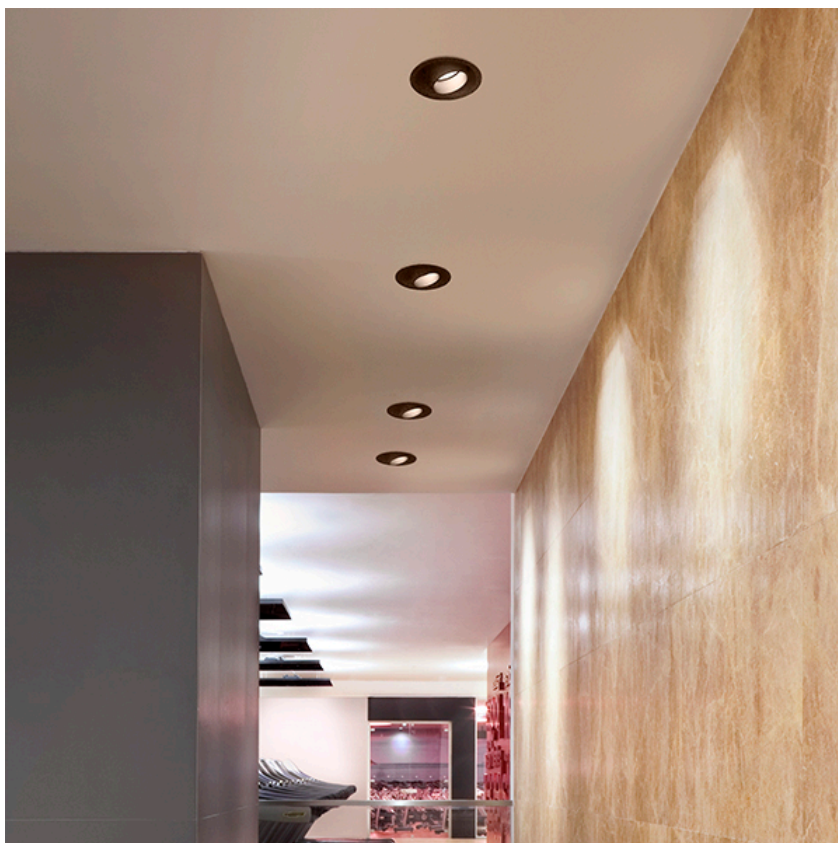

LIGHT SUPPLY WALL-WASHER TRIM DIMMABLE

Number of heads	1
Mounting	Ceiling recessed
Lamps description	Phosphor LED 28W 3000 lm 3000K CRI 80
Luminaire luminous flux	Extreme Cut-off. See reference number
Voltage (V)	220/240
Environment	Indoor

OPTICAL

Aiming	Fixed
Light distribution symmetry	Asymmetric

ELECTRICAL

Transformer availability	Included
Transformer mounting	Remote
Transformer type	Electronic dimmable I-10V, Electronic dimmable dali
Emergency	Without
Insulation class	Class II

PHYSICAL

Cutout diameter (mm)	155
Recessed depth (mm)	290
Construction material	Aluminium
Weight (kg)	1,01

designed by FLOS Architectural

Recessed luminaire with integrated Phosphor LED light source. Remote 220/240V driver included.

- 03.6612.3B.DA - 1798lm White / White
- ◐ 03.6612.3C.DA - 1854lm White / Aluminium
- ◑ 03.6612.1B.DA - 1798lm Black / White
- ◒ 03.6612.1C.DA - 1854lm Black / Aluminium

CERTIFICATIONS