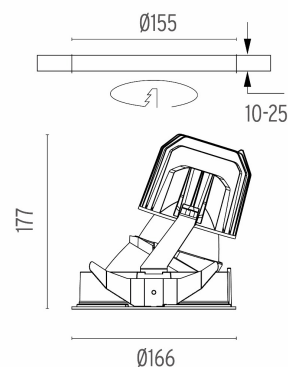

LIGHT SUPPLY WALL-WASHER TRIM DIMMABLE

Number of heads	1
Mounting	Ceiling recessed
Lamps description	Phosphor LED 28W 3000 lm 3000K CRI 80
Luminaire luminous flux	Extreme Cut-off. See reference number
Voltage (V)	220/240
Environment	Indoor

OPTICAL

Aiming	Fixed
Light distribution symmetry	Asymmetric

ELECTRICAL

Transformer availability	Included
Transformer mounting	Remote
Transformer type	Electronic dimmable I-10V, Electronic dimmable dali
Emergency	Without
Insulation class	Class II

PHYSICAL

Cutout diameter (mm)	155
Recessed depth (mm)	290
Construction material	Aluminium
Weight (kg)	1,01

designed by FLOS Architectural

Recessed luminaire with integrated Phosphor LED light source. Remote 220/240V driver included.

- 03.6612.3B.DA - 1798lm White / White
- ◐ 03.6612.3C.DA - 1854lm White / Aluminium
- ◑ 03.6612.1B.DA - 1798lm Black / White
- ◒ 03.6612.1C.DA - 1854lm Black / Aluminium

CERTIFICATIONS