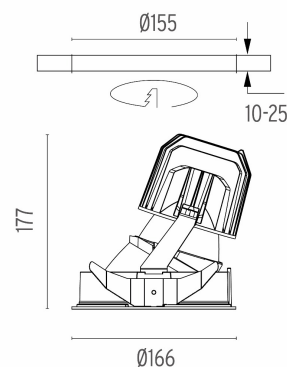

### PHYSICAL

<b>Cutout diameter (mm)</b>	155
<b>Recessed depth (mm)</b>	290
<b>Construction material</b>	Aluminium
<b>Weight (kg)</b>	1,01

**Light Supply Wall-Washer Trim Dimmable**

designed by FLOS Architectural

## Light Supply Wall-Washer Trim Dimmable . Lamps

**Phosphor LED**

**Lamp category:**  
LED

**Lamp type:**  
Phosphor LED

### Light Supply Wall-Washer Trim Dimmable

designed by FLOS Architectural

Recessed luminaire with integrated Phosphor LED light source. Remote 220/240V driver included.

-  03.6612.3B.DA - 1798lm White / White
-  03.6612.3C.DA - 1854lm White / Aluminium
-  03.6612.1B.DA - 1798lm Black / White
-  03.6612.1C.DA - 1854lm Black / Aluminium