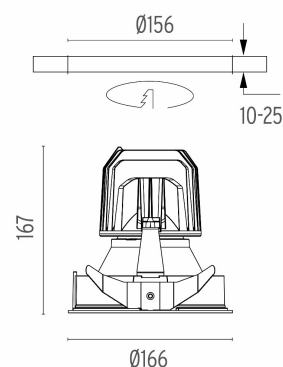

LIGHT SUPPLY FIXED TRIM

Number of heads	1
Mounting	Ceiling recessed
Lamps description	Phosphor LED 26W 2285 lm 3000K CRI 98
Luminaire luminous flux	Extreme Cut-off. See reference number
Voltage (V)	220/240
Environment	Indoor

OPTICAL

Aiming	Fixed
Light distribution symmetry	Symmetric

ELECTRICAL

Transformer availability	Included
Transformer mounting	Remote
Transformer type	Electronic
Emergency	Without
Insulation class	Class II

PHYSICAL

Cutout diameter (mm)	156
Recessed depth (mm)	277
Construction material	Aluminium
Weight (kg)	0,98

Recessed luminaire with integrated Phosphor LED light source. Remote 220/240V driver included.

- 03.6611.3B - 65° - 1158lm White / White
- ◐ 03.6611.3C - 48° - 1576lm White / Aluminium
- ◑ 03.6611.1B - 65° - 1158lm Black / White
- ◒ 03.6611.1C - 48° - 1576lm Black / Aluminium

CERTIFICATIONS