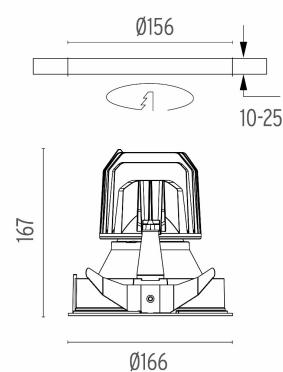

CERTIFICATIONS