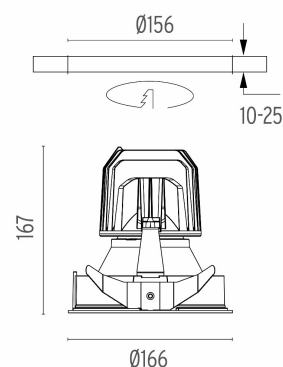

LIGHT SUPPLY FIXED TRIM DIMMABLE

Number of heads	1
Mounting	Ceiling recessed
Lamps description	Phosphor LED 26W 2285 lm 3000K CRI 98
Luminaire luminous flux	Extreme Cut-off. See reference number
Voltage (V)	220/240
Environment	Indoor

OPTICAL

Aiming	Fixed
Light distribution symmetry	Symmetric

ELECTRICAL

Transformer availability	Included
Transformer mounting	Remote
Transformer type	Electronic dimmable I-10V, Electronic dimmable dali
Emergency	Without
Insulation class	Class II

PHYSICAL

Cutout diameter (mm)	156
Recessed depth (mm)	277
Construction material	Aluminium
Weight (kg)	0,98

Recessed luminaire with integrated Phosphor LED light source. Remote 220/240V driver included.

- 03.6611.3B.DA - 65° - 1158lm White / White
- 03.6611.3C.DA - 48° - 1576lm White / Aluminium
- 03.6611.1B.DA - 65° - 1158lm Black / White
- 03.6611.1C.DA - 48° - 1576lm Black / Aluminium

CERTIFICATIONS