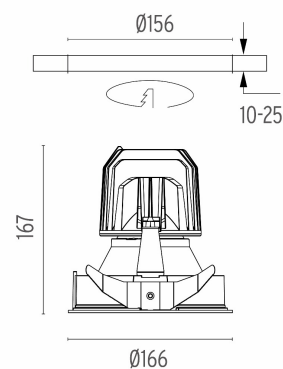

CERTIFICATIONS