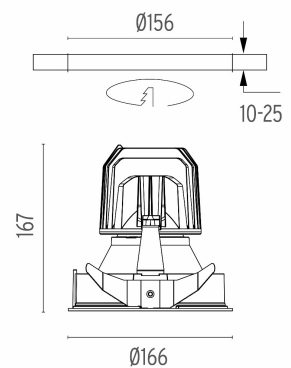

LIGHT SUPPLY FIXED TRIM

Number of heads	1
Mounting	Ceiling recessed
Lamps description	Phosphor LED 28W 3000 lm 4000K CRI 80
Luminaire luminous flux	Extreme Cut-off. See reference number
Voltage (V)	220/240
Environment	Indoor

OPTICAL

Aiming	Fixed
Light distribution symmetry	Symmetric

ELECTRICAL

Transformer availability	Included
Transformer mounting	Remote
Transformer type	Electronic
Emergency	Without
Insulation class	Class II

PHYSICAL

Cutout diameter (mm)	156
Recessed depth (mm)	277
Construction material	Aluminium
Weight (kg)	0,98

Recessed luminaire with integrated Phosphor LED light source. Remote 220/240V driver included.

- 03.6610.3B - 65° - 1696lm White / White
- ◐ 03.6610.3C - 48° - 2270lm White / Aluminium
- ◑ 03.6610.1B - 65° - 1696lm Black / White
- ◒ 03.6610.1C - 48° - 2270lm Black / Aluminium

CERTIFICATIONS