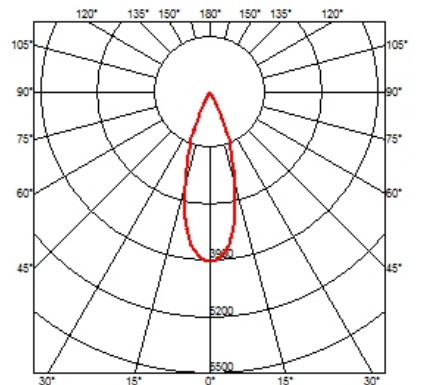

CERTIFICATIONS