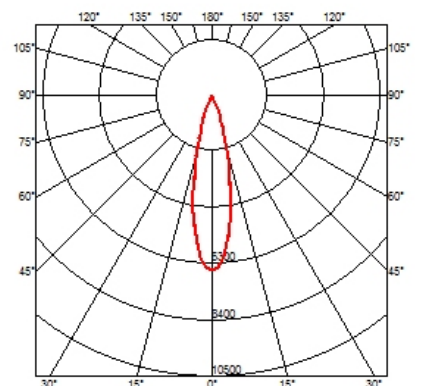

CERTIFICATIONS