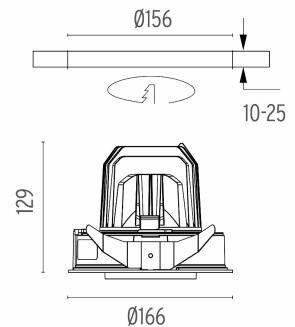

LIGHT SUPPLY ADJUSTABLE TRIM DIMMABLE

Number of heads	1
Mounting	Ceiling recessed
Lamps description	Phosphor LED 26W 2285 lm 3000K CRI 98
Luminaire luminous flux	Extreme Cut-off. See reference number
Voltage (V)	220/240
Environment	Indoor

OPTICAL

Aiming	Adjustable
Light distribution symmetry	Symmetric
Beam angle	24° Medium

ELECTRICAL

Transformer availability	Included
Transformer mounting	Remote
Transformer type	Electronic dimmable I-10V, Electronic dimmable dali
Emergency	Without
Insulation class	Class II

PHYSICAL

Cutout diameter (mm)	156
Recessed depth (mm)	239
Construction material	Aluminium
Weight (kg)	1,01

Recessed luminaire with integrated Phosphor LED light source. Remote 220/240V driver included.

- 03.6607.40.DA - 1297lm White
- 03.6607.14.DA - 1297lm Black

CERTIFICATIONS