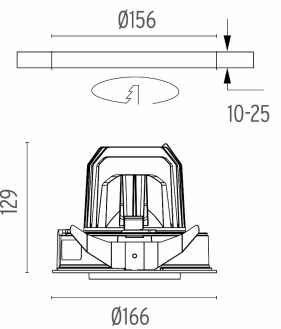

Light Supply Adjustable Trim Dimmable . Accessories

Optical

● 08.8049.14
Honeycomb. Small Cells

● 08.8377.14
Honeycomb. Big Cells

● 08.8242.14
Screening crosspiece

○ 08.8117.68
Flood lens

○ 08.8118.68
Elliptical lens

○ 08.8413.00
Light Supply Adjustable spare reflector. Spot

○ 08.8414.00
Light Supply Adjustable spare reflector. Medium

○ 08.8415.00
Light Supply Adjustable spare reflector. Flood

Recessed luminaire with integrated Phosphor LED light source. Remote 220/240V driver included.

- 03.6607.40.DA - 1297lm White
- 03.6607.14.DA - 1297lm Black

CERTIFICATIONS