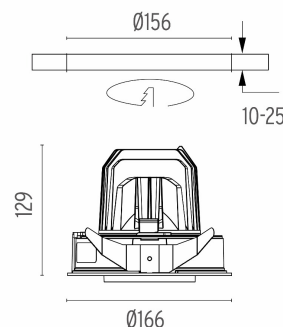

LIGHT SUPPLY ADJUSTABLE TRIM DIMMABLE

Number of heads	1
Mounting	Ceiling recessed
Lamps description	Phosphor LED 28W 3000 lm 4000K CRI 80
Luminaire luminous flux	Extreme Cut-off. See reference number
Voltage (V)	220/240
Environment	Indoor

OPTICAL

Aiming	Adjustable
Light distribution symmetry	Symmetric
Beam angle	16° Spot

ELECTRICAL

Transformer availability	Included
Transformer mounting	Remote
Transformer type	Electronic dimmable I-10V, Electronic dimmable dali
Emergency	Without
Insulation class	Class II

PHYSICAL

Cutout diameter (mm)	156
Recessed depth (mm)	239
Construction material	Aluminium
Weight (kg)	1,01

Recessed luminaire with integrated Phosphor LED light source. Remote 220/240V driver included.

- 03.6603.40.DA - 1871lm White
- 03.6603.14.DA - 1871lm Black

CERTIFICATIONS