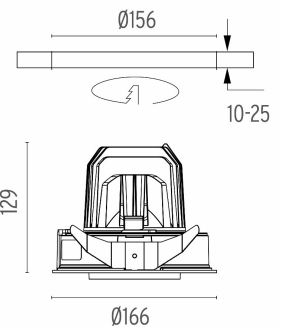

Light Supply Adjustable Trim Dimmable . Accessories

Optical

● 08.8049.14
Honeycomb. Small Cells

● 08.8377.14
Honeycomb. Big Cells

● 08.8242.14
Screening crosspiece

○ 08.8117.68
Flood lens

○ 08.8118.68
Elliptical lens

○ 08.8413.00
Light Supply Adjustable spare reflector. Spot

○ 08.8414.00
Light Supply Adjustable spare reflector. Medium

○ 08.8415.00
Light Supply Adjustable spare reflector. Flood

Recessed luminaire with integrated Phosphor LED light source. Remote 220/240V driver included.

- 03.6603.40.DA - 1871lm White
- 03.6603.14.DA - 1871lm Black

CERTIFICATIONS