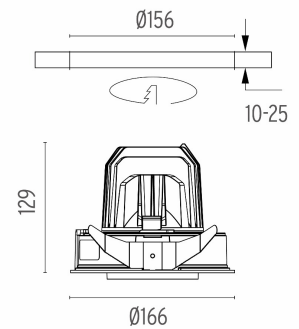

Light Supply Adjustable Trim Dimmable . Lamps

Phosphor LED

Lamp category:
LED

Lamp type:
Phosphor LED

Light Supply Adjustable Trim Dimmable
designed by FLOS Architectural

Recessed luminaire with integrated
Phosphor LED light source. Remote
220/240V driver included.

- 03.6603.40.DA - 1871lm White
- 03.6603.14.DA - 1871lm Black

CERTIFICATIONS