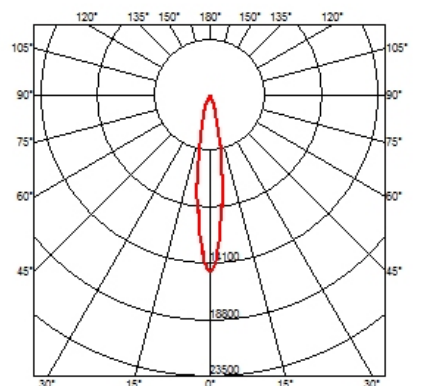

CERTIFICATIONS