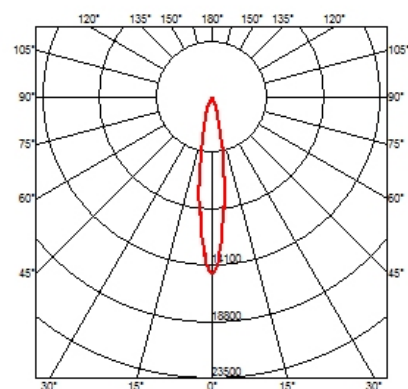

CERTIFICATIONS