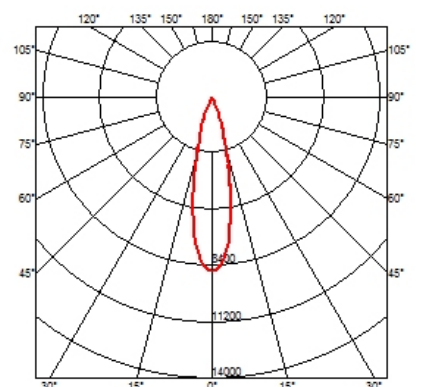

CERTIFICATIONS