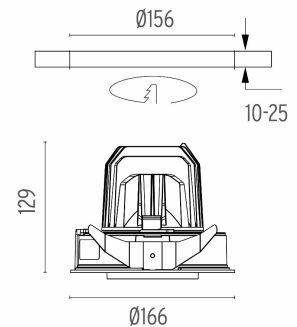

LIGHT SUPPLY ADJUSTABLE TRIM DIMMABLE

Number of heads	1
Mounting	Ceiling recessed
Lamps description	Phosphor LED 28W 3000 lm 3000K CRI 80
Luminaire luminous flux	Extreme Cut-off. See reference number
Voltage (V)	220/240
Environment	Indoor

OPTICAL

Aiming	Adjustable
Light distribution symmetry	Symmetric
Beam angle	24° Flood

ELECTRICAL

Transformer availability	Included
Transformer mounting	Remote
Transformer type	Electronic dimmable I-10V, Electronic dimmable dali
Emergency	Without
Insulation class	Class II

PHYSICAL

Cutout diameter (mm)	156
Recessed depth (mm)	239
Construction material	Aluminium
Weight (kg)	1,01

Recessed luminaire with integrated Phosphor LED light source. Remote 220/240V driver included.

- 03.6601.40.DA - 1742lm White
- 03.6601.14.DA - 1742lm Black

CERTIFICATIONS