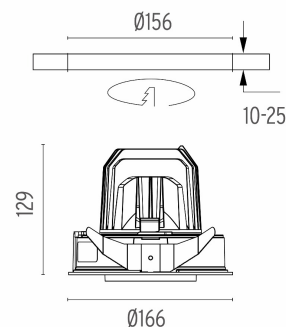

Light Supply Adjustable Trim Dimmable . Lamps

Phosphor LED

Lamp category:
LED

Lamp type:
Phosphor LED

Light Supply Adjustable Trim Dimmable
designed by FLOS Architectural

Recessed luminaire with integrated
Phosphor LED light source. Remote
220/240V driver included.

- 03.6601.40.DA - 1742lm White
- 03.6601.14.DA - 1742lm Black

CERTIFICATIONS