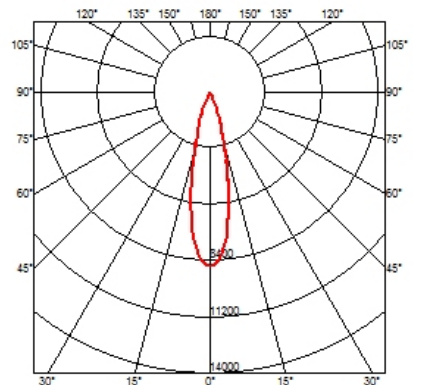

CERTIFICATIONS