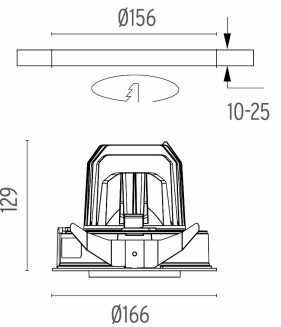

Light Supply Adjustable Trim Dimmable . Accessories

Optical

● 08.8049.14
Honeycomb. Small Cells

● 08.8377.14
Honeycomb. Big Cells

● 08.8242.14
Screening crosspiece

○ 08.8117.68
Flood lens

○ 08.8118.68
Elliptical lens

○ 08.8413.00
Light Supply Adjustable spare reflector. Spot

○ 08.8414.00
Light Supply Adjustable spare reflector. Medium

○ 08.8415.00
Light Supply Adjustable spare reflector. Flood

Recessed luminaire with integrated Phosphor LED light source. Remote 220/240V driver included.

- 03.6601.40.DA - 1742lm White
- 03.6601.14.DA - 1742lm Black

CERTIFICATIONS