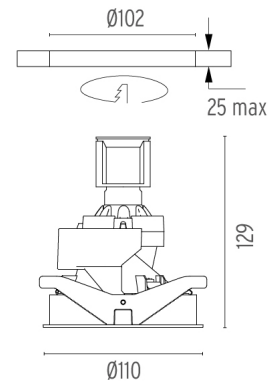

EASY LIGHT SHOOTER ADJUSTABLE TRIM

Number of heads	1
Mounting	Ceiling recessed
Lamps description	LED QR-CBC 51 GX5.3 Max 10W
Voltage (V)	12
Environment	Indoor

OPTICAL

Aiming	Adjustable
Light distribution symmetry	Symmetric
Beam angle	10°, 24°, 25°, 36°

Lamp Watt:
6,5 W

Lamp category:
LED

Socket:
GX5.3

Lamp angle:
24 °

Color temperature (K):
3000 °K

Catalog reference:
60.6990

Lamp type:
LED QR-CBC 5 I

CERTIFICATIONS