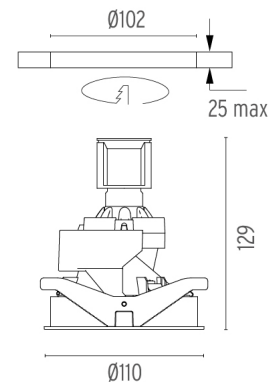

EASY LIGHT SHOOTER ADJUSTABLE TRIM

Number of heads	1
Mounting	Ceiling recessed
Lamps description	LED QR-CBC 51 GX5.3 Max 10W
Voltage (V)	12
Environment	Indoor

OPTICAL

Aiming	Adjustable
Light distribution symmetry	Symmetric
Beam angle	10°, 24°, 25°, 36°

ELECTRICAL

Transformer availability	Separate item
Transformer mounting	Remote
Transformer type	Electronic
Emergency	Without
Insulation class	Class III

PHYSICAL

Recessed depth (mm)	129
Construction material	Aluminium
Weight (kg)	0,26

High performance recessed downlight. Remote transformer not included.

● 03.6580.40	White
● 03.6580.14	Black

CERTIFICATIONS