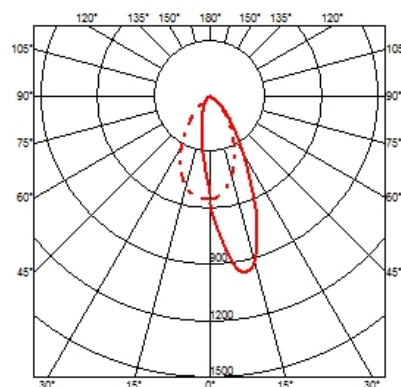

CERTIFICATIONS