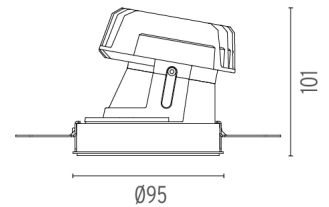

CERTIFICATIONS