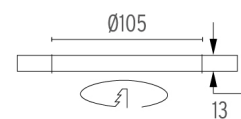

LIGHT SHOOTER HP WALL-WASHER NO TRIM DIMMABLE

Number of heads	1
Mounting	Ceiling recessed
Lamps description	Power LED 11W 1060 lm 3000K CRI 90
Luminaire luminous flux	Extreme Cut-off. See reference number
Voltage (V)	220/240
Environment	Indoor
Notes	LED: All the models include an accessory for IP54. Pre-installation frame included in No Trim versions.

OPTICAL

Aiming	Fixed
Light distribution symmetry	Asymmetric
Beam angle	26°

ELECTRICAL

Transformer availability	Included
Transformer mounting	Remote
Transformer type	Electronic, Electronic dimmable, Electronic dimmable I-10V, Electronic dimmable dali
Emergency	Without
Insulation class	Class II

PHYSICAL

Cutout diameter (mm)	105
Recessed depth (mm)	160
Construction material	Aluminium
Weight (kg)	0,45

designed by FLOS Architectural

High-performance embedded light fixture for LED light source. Remote 220-240V power supply included.

- 03.6578.40.ADA - 577lm White
- 03.6578.14.ADA - 577lm Black

CERTIFICATIONS