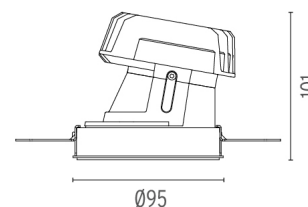

LIGHT SHOOTER HP WALL-WASHER NO TRIM DIMMABLE

Number of heads	1
Mounting	Ceiling recessed
Lamps description	Power LED 11W 1060 lm 3000K CRI 90
Luminaire luminous flux	Extreme Cut-off. See reference number
Voltage (V)	220/240
Environment	Indoor
Notes	LED: All the models include an accessory for IP54. Pre-installation frame included in No Trim versions.

OPTICAL

Aiming	Fixed
Light distribution symmetry	Asymmetric
Beam angle	26°

ELECTRICAL

Transformer availability	Included
Transformer mounting	Remote
Transformer type	Electronic, Electronic dimmable, Electronic dimmable I-10V, Electronic dimmable dali
Emergency	Without
Insulation class	Class II

PHYSICAL

Cutout diameter (mm)	105
Recessed depth (mm)	160
Construction material	Aluminium
Weight (kg)	0,45

designed by FLOS Architectural

High-performance embedded light fixture for LED light source. Remote 220-240V power supply included.

- 03.6578.40.ADA - 577lm White
- 03.6578.14.ADA - 577lm Black

CERTIFICATIONS