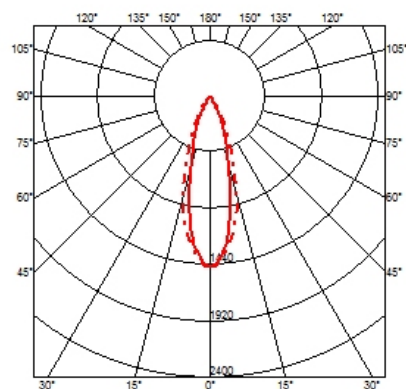

CERTIFICATIONS