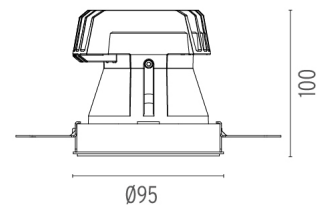

FLOS

Light Shooter HP Fixed No Trim . Accessories

Optical

08.8041.68

Elliptical light distribution lens

Elliptical light distribution lens in 4mm thick tempered glass.

08.8412.14

Honeycomb

"Honeycomb" anti-glare grid made of aluminium cells.

Light Shooter HP Fixed No Trim designed by FLOS Architectural

High-performance embedded light fixture for LED light source. Remote 220-240V power supply included.

- 03.6576.40 - 412lm White
- 03.6576.14 - 412lm Black

Light Shooter HP Fixed No Trim . Lamps

Power LED

Lamp category:

LED

Socket:

Special base

Lamp type:

Power LED

CERTIFICATIONS