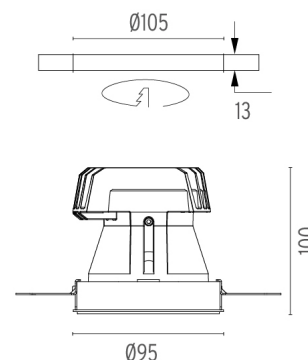

LIGHT SHOOTER HP FIXED NO TRIM

Number of heads	1
Mounting	Ceiling recessed
Lamps description	Power LED 11W 910 lm 2700K CRI 90
Luminaire luminous flux	Extreme Cut-off. See reference number
Voltage (V)	220/240
Environment	Indoor
Notes	LED: All the models include an accessory for IP54. Pre-installation frame included in No Trim versions.

OPTICAL

Aiming	Fixed
Light distribution symmetry	Symmetric
Beam angle	15° Spot

ELECTRICAL

Transformer availability	Included
Transformer mounting	Remote
Transformer type	Electronic
Emergency	Without
Insulation class	Class II

PHYSICAL

Cutout diameter (mm)	105
Recessed depth (mm)	160
Construction material	Aluminium
Weight (kg)	0,45

High-performance embedded light fixture for LED light source. Remote 220-240V power supply included.

● 03.6576.40 - 412lm	White
● 03.6576.14 - 412lm	Black

CERTIFICATIONS