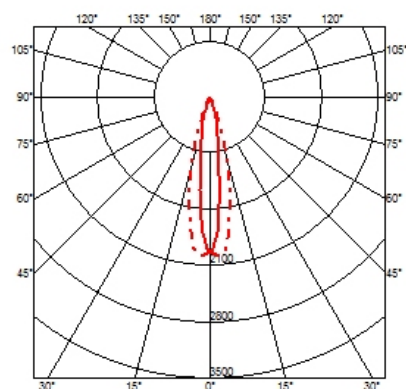

CERTIFICATIONS