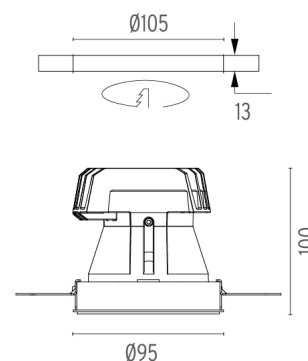

LIGHT SHOOTER HP FIXED NO TRIM DIMMABLE

Number of heads	1
Mounting	Ceiling recessed
Lamps description	Power LED 11W 1060 lm 3000K CRI 90
Luminaire luminous flux	Extreme Cut-off. See reference number
Voltage (V)	220/240
Environment	Indoor
Notes	LED: All the models include an accessory for IP54. Pre-installation frame included in No Trim versions.

OPTICAL

Aiming	Fixed
Light distribution symmetry	Symmetric
Beam angle	29° Flood

ELECTRICAL

Transformer availability	Included
Transformer mounting	Remote
Transformer type	Electronic, Electronic dimmable, Electronic dimmable I-10V, Electronic dimmable dali
Emergency	Without
Insulation class	Class II

PHYSICAL

Cutout diameter (mm)	105
Recessed depth (mm)	160
Construction material	Aluminium
Weight (kg)	0,45

designed by FLOS Architectural

High-performance embedded light fixture for LED light source. Remote 220-240V power supply included.

- 03.6575.40.ADA - 648lm White
- 03.6575.14.ADA - 648lm Black

CERTIFICATIONS