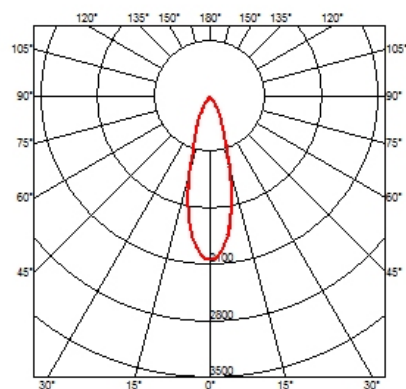

CERTIFICATIONS