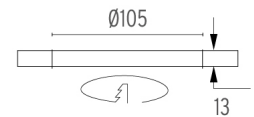

CERTIFICATIONS