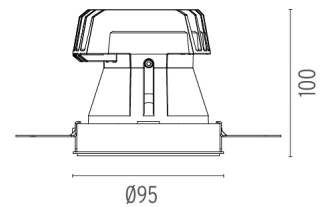

CERTIFICATIONS