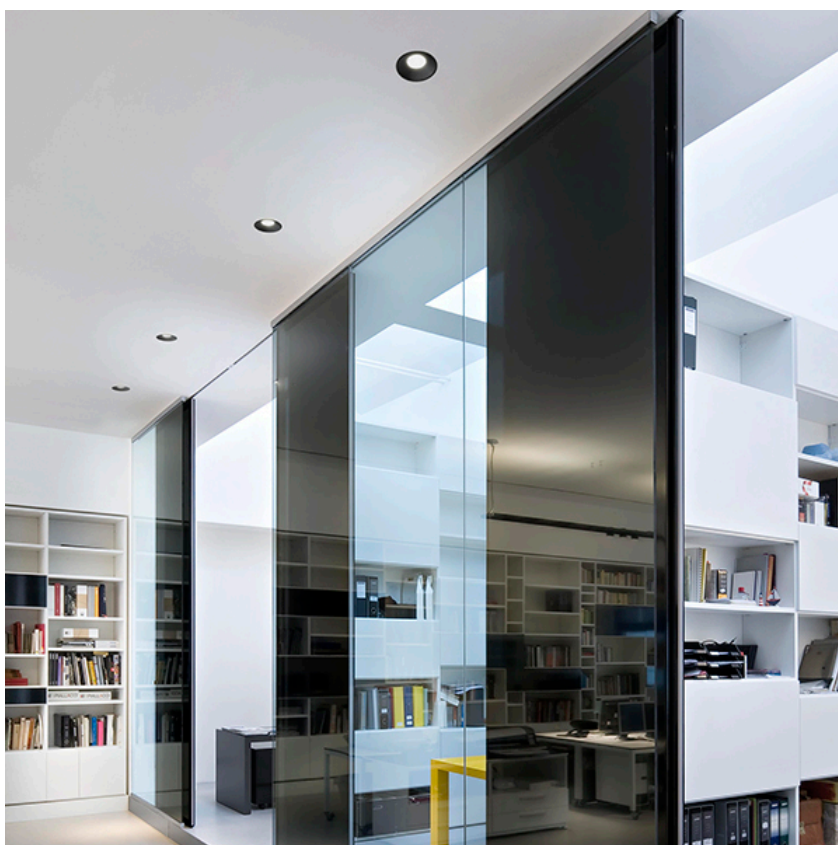

CERTIFICATIONS