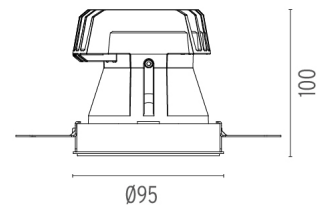

CERTIFICATIONS