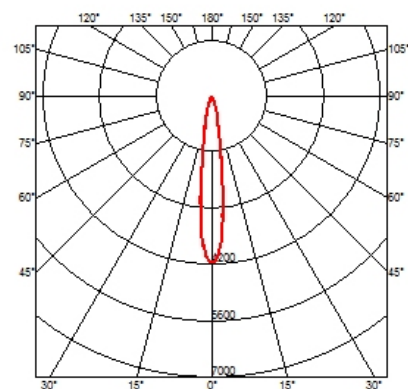

CERTIFICATIONS