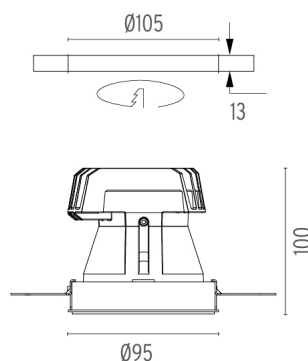

LIGHT SHOOTER HP FIXED NO TRIM DIMMABLE

Number of heads	1
Mounting	Ceiling recessed
Lamps description	Power LED 11W 1060 lm 3000K CRI 90
Luminaire luminous flux	Extreme Cut-off. See reference number
Voltage (V)	220/240
Environment	Indoor
Notes	LED: All the models include an accessory for IP54. Pre-installation frame included in No Trim versions.

OPTICAL

Aiming	Fixed
Light distribution symmetry	Symmetric
Beam angle	15° Spot

ELECTRICAL

Transformer availability	Included
Transformer mounting	Remote
Transformer type	Electronic, Electronic dimmable, Electronic dimmable I-10V, Electronic dimmable dali
Emergency	Without
Insulation class	Class II

PHYSICAL

Cutout diameter (mm)	105
Recessed depth (mm)	160
Construction material	Aluminium
Weight (kg)	0,45

designed by FLOS Architectural

High-performance embedded light fixture for LED light source. Remote 220-240V power supply included.

- 03.6574.40.ADA - 448lm White
- 03.6574.14.ADA - 448lm Black

CERTIFICATIONS