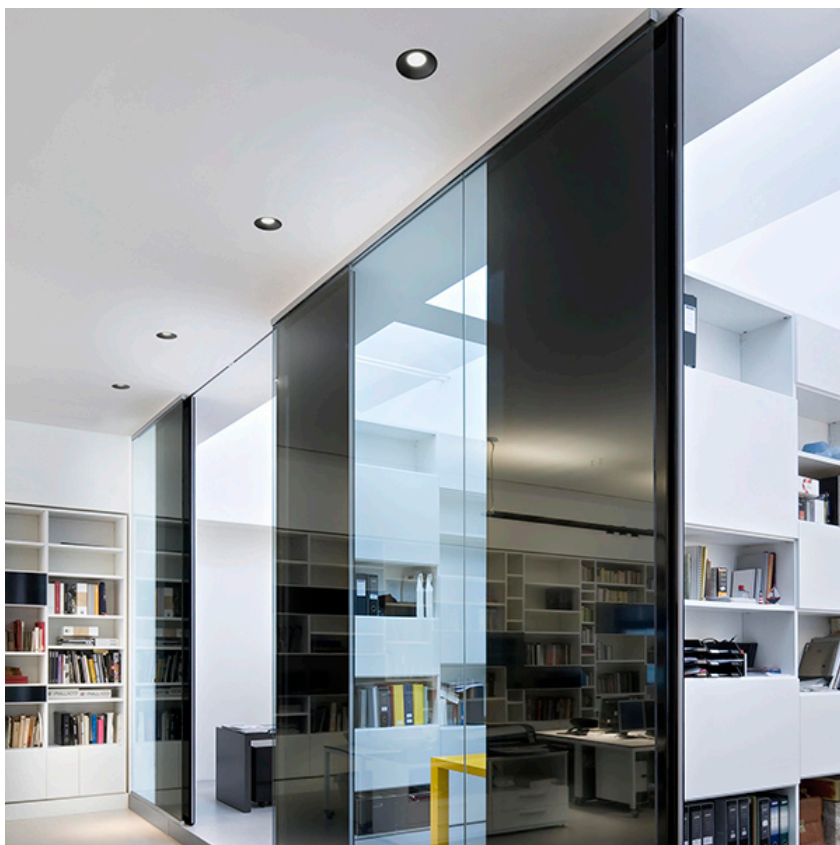

CERTIFICATIONS