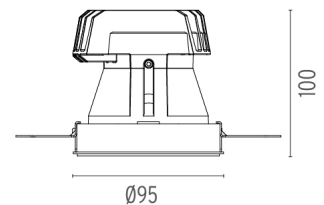

FLOS

Light Shooter HP Fixed No Trim . Accessories

Optical

08.8041.68

Elliptical light distribution lens

Elliptical light distribution lens in 4mm thick tempered glass.

08.8412.14

Honeycomb

"Honeycomb" anti-glare grid made of aluminium cells.

Light Shooter HP Fixed No Trim designed by FLOS Architectural

High-performance embedded light fixture for LED light source. Remote 220-240V power supply included.

- 03.6574.40A - 448lm White
- 03.6574.14A - 448lm Black

Light Shooter HP Fixed No Trim . Lamps

Power LED

Lamp category:

LED

Socket:

Special base

Lamp type:

Power LED

CERTIFICATIONS