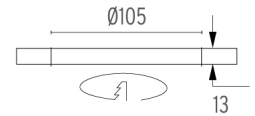

FLOS

Light Shooter HP Fixed No Trim . Accessories

Optical

08.8041.68

Elliptical light distribution lens

Elliptical light distribution lens in 4mm thick tempered glass.

08.8412.14

Honeycomb

"Honeycomb" anti-glare grid made of aluminium cells.

Light Shooter HP Fixed No Trim designed by FLOS Architectural

High-performance embedded light fixture for LED light source. Remote 220-240V power supply included.

- 03.6574.40A - 448lm White
- 03.6574.14A - 448lm Black

Light Shooter HP Fixed No Trim . Lamps

Power LED

Lamp category:

LED

Socket:

Special base

Lamp type:

Power LED

CERTIFICATIONS