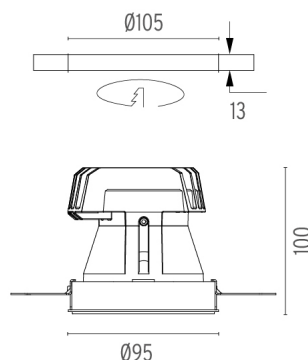

LIGHT SHOOTER HP FIXED NO TRIM

Number of heads	1
Mounting	Ceiling recessed
Lamps description	Power LED 11W 1060 lm 3000K CRI 90
Luminaire luminous flux	Extreme Cut-off. See reference number
Voltage (V)	220/240
Environment	Indoor
Notes	LED: All the models include an accessory for IP54. Pre-installation frame included in No Trim versions.

OPTICAL

Aiming	Fixed
Light distribution symmetry	Symmetric
Beam angle	15° Spot

ELECTRICAL

Transformer availability	Included
Transformer mounting	Remote
Transformer type	Electronic
Emergency	Without
Insulation class	Class II

PHYSICAL

Cutout diameter (mm)	105
Recessed depth (mm)	160
Construction material	Aluminium
Weight (kg)	0,45

High-performance embedded light fixture for LED light source. Remote 220-240V power supply included.

- 03.6574.40A - 448lm White
- 03.6574.14A - 448lm Black

CERTIFICATIONS