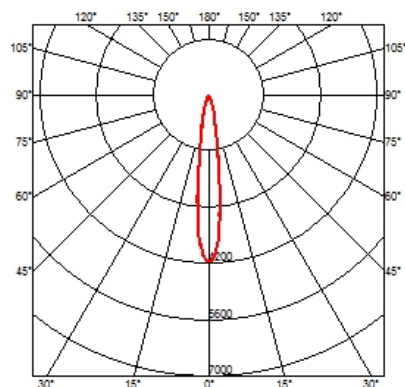

CERTIFICATIONS