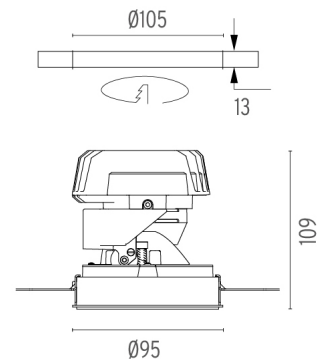

FLOS

Light Shooter HP Adjustable No Trim . Accessories

Optical

08.8041.68

Elliptical light distribution lens

Elliptical light distribution lens in 4mm thick tempered glass.

08.8412.14

Honeycomb

"Honeycomb" anti-glare grid made of aluminium cells.

High-performance embedded light fixture for LED light source. Remote 220-240V power supply included.

- 03.6573.40 - 592lm White
- 03.6573.14 - 592lm Black

Light Shooter HP Adjustable No Trim . Lamps

Power LED

Lamp category:

LED

Socket:

Special base

Lamp type:

Power LED

CERTIFICATIONS