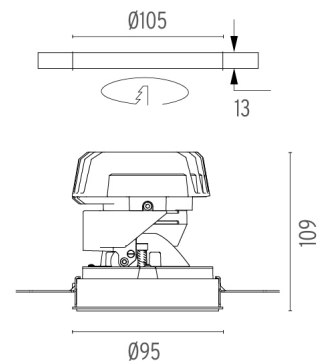

LIGHT SHOOTER HP ADJUSTABLE NO TRIM

Number of heads	1
Mounting	Ceiling recessed
Lamps description	Power LED 11W 910 lm 2700K CRI 90
Luminaire luminous flux	Extreme Cut-off. See reference number
Voltage (V)	220/240
Environment	Indoor
Notes	LED: All the models include an accessory for IP54. Pre-installation frame included in No Trim versions.

OPTICAL

Aiming	Adjustable
Light distribution symmetry	Symmetric
Beam angle	29° Flood

ELECTRICAL

Transformer availability	Included
Transformer mounting	Remote
Transformer type	Electronic
Emergency	Without
Insulation class	Class II

PHYSICAL

Cutout diameter (mm)	105
Recessed depth (mm)	170
Construction material	Aluminium
Weight (kg)	0,45

High-performance embedded light fixture for LED light source. Remote 220-240V power supply included.

● 03.6573.40 - 592lm	White
● 03.6573.14 - 592lm	Black

CERTIFICATIONS