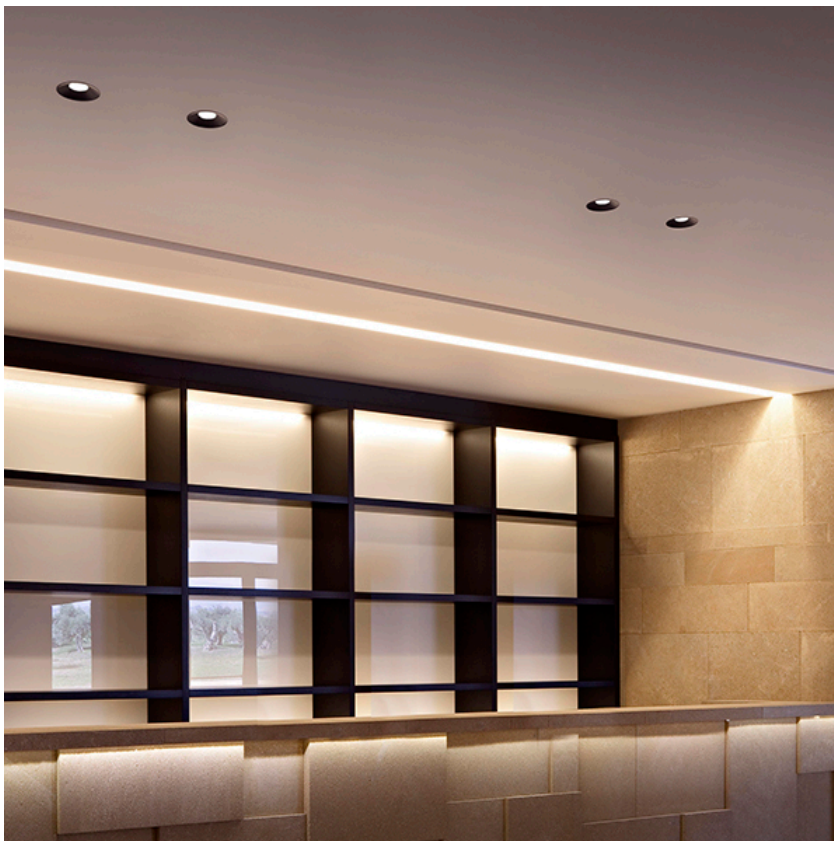

CERTIFICATIONS