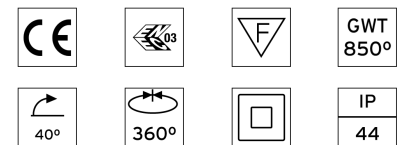

CERTIFICATIONS