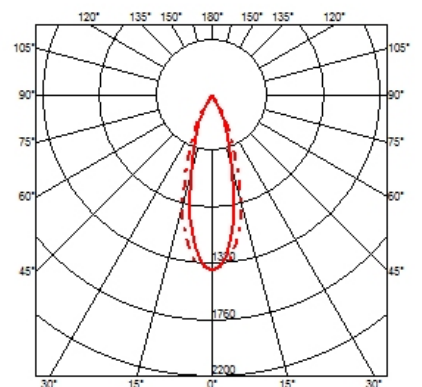

CERTIFICATIONS