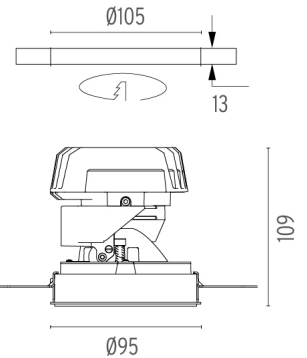

FLOS

Light Shooter HP Adjustable No Trim . Accessories

Optical

08.8041.68

Elliptical light distribution lens

Elliptical light distribution lens in 4mm thick tempered glass.

● 08.8412.14

Honeycomb

"Honeycomb" anti-glare grid made of aluminium cells.

High-performance embedded light fixture for LED light source. Remote 220-240V power supply included.

- 03.6572.40 - 420lm   White
- 03.6572.14 - 420lm   Black

Light Shooter HP Adjustable No Trim . Lamps

Power LED

Lamp category:

LED

Socket:

Special base

Lamp type:

Power LED

CERTIFICATIONS